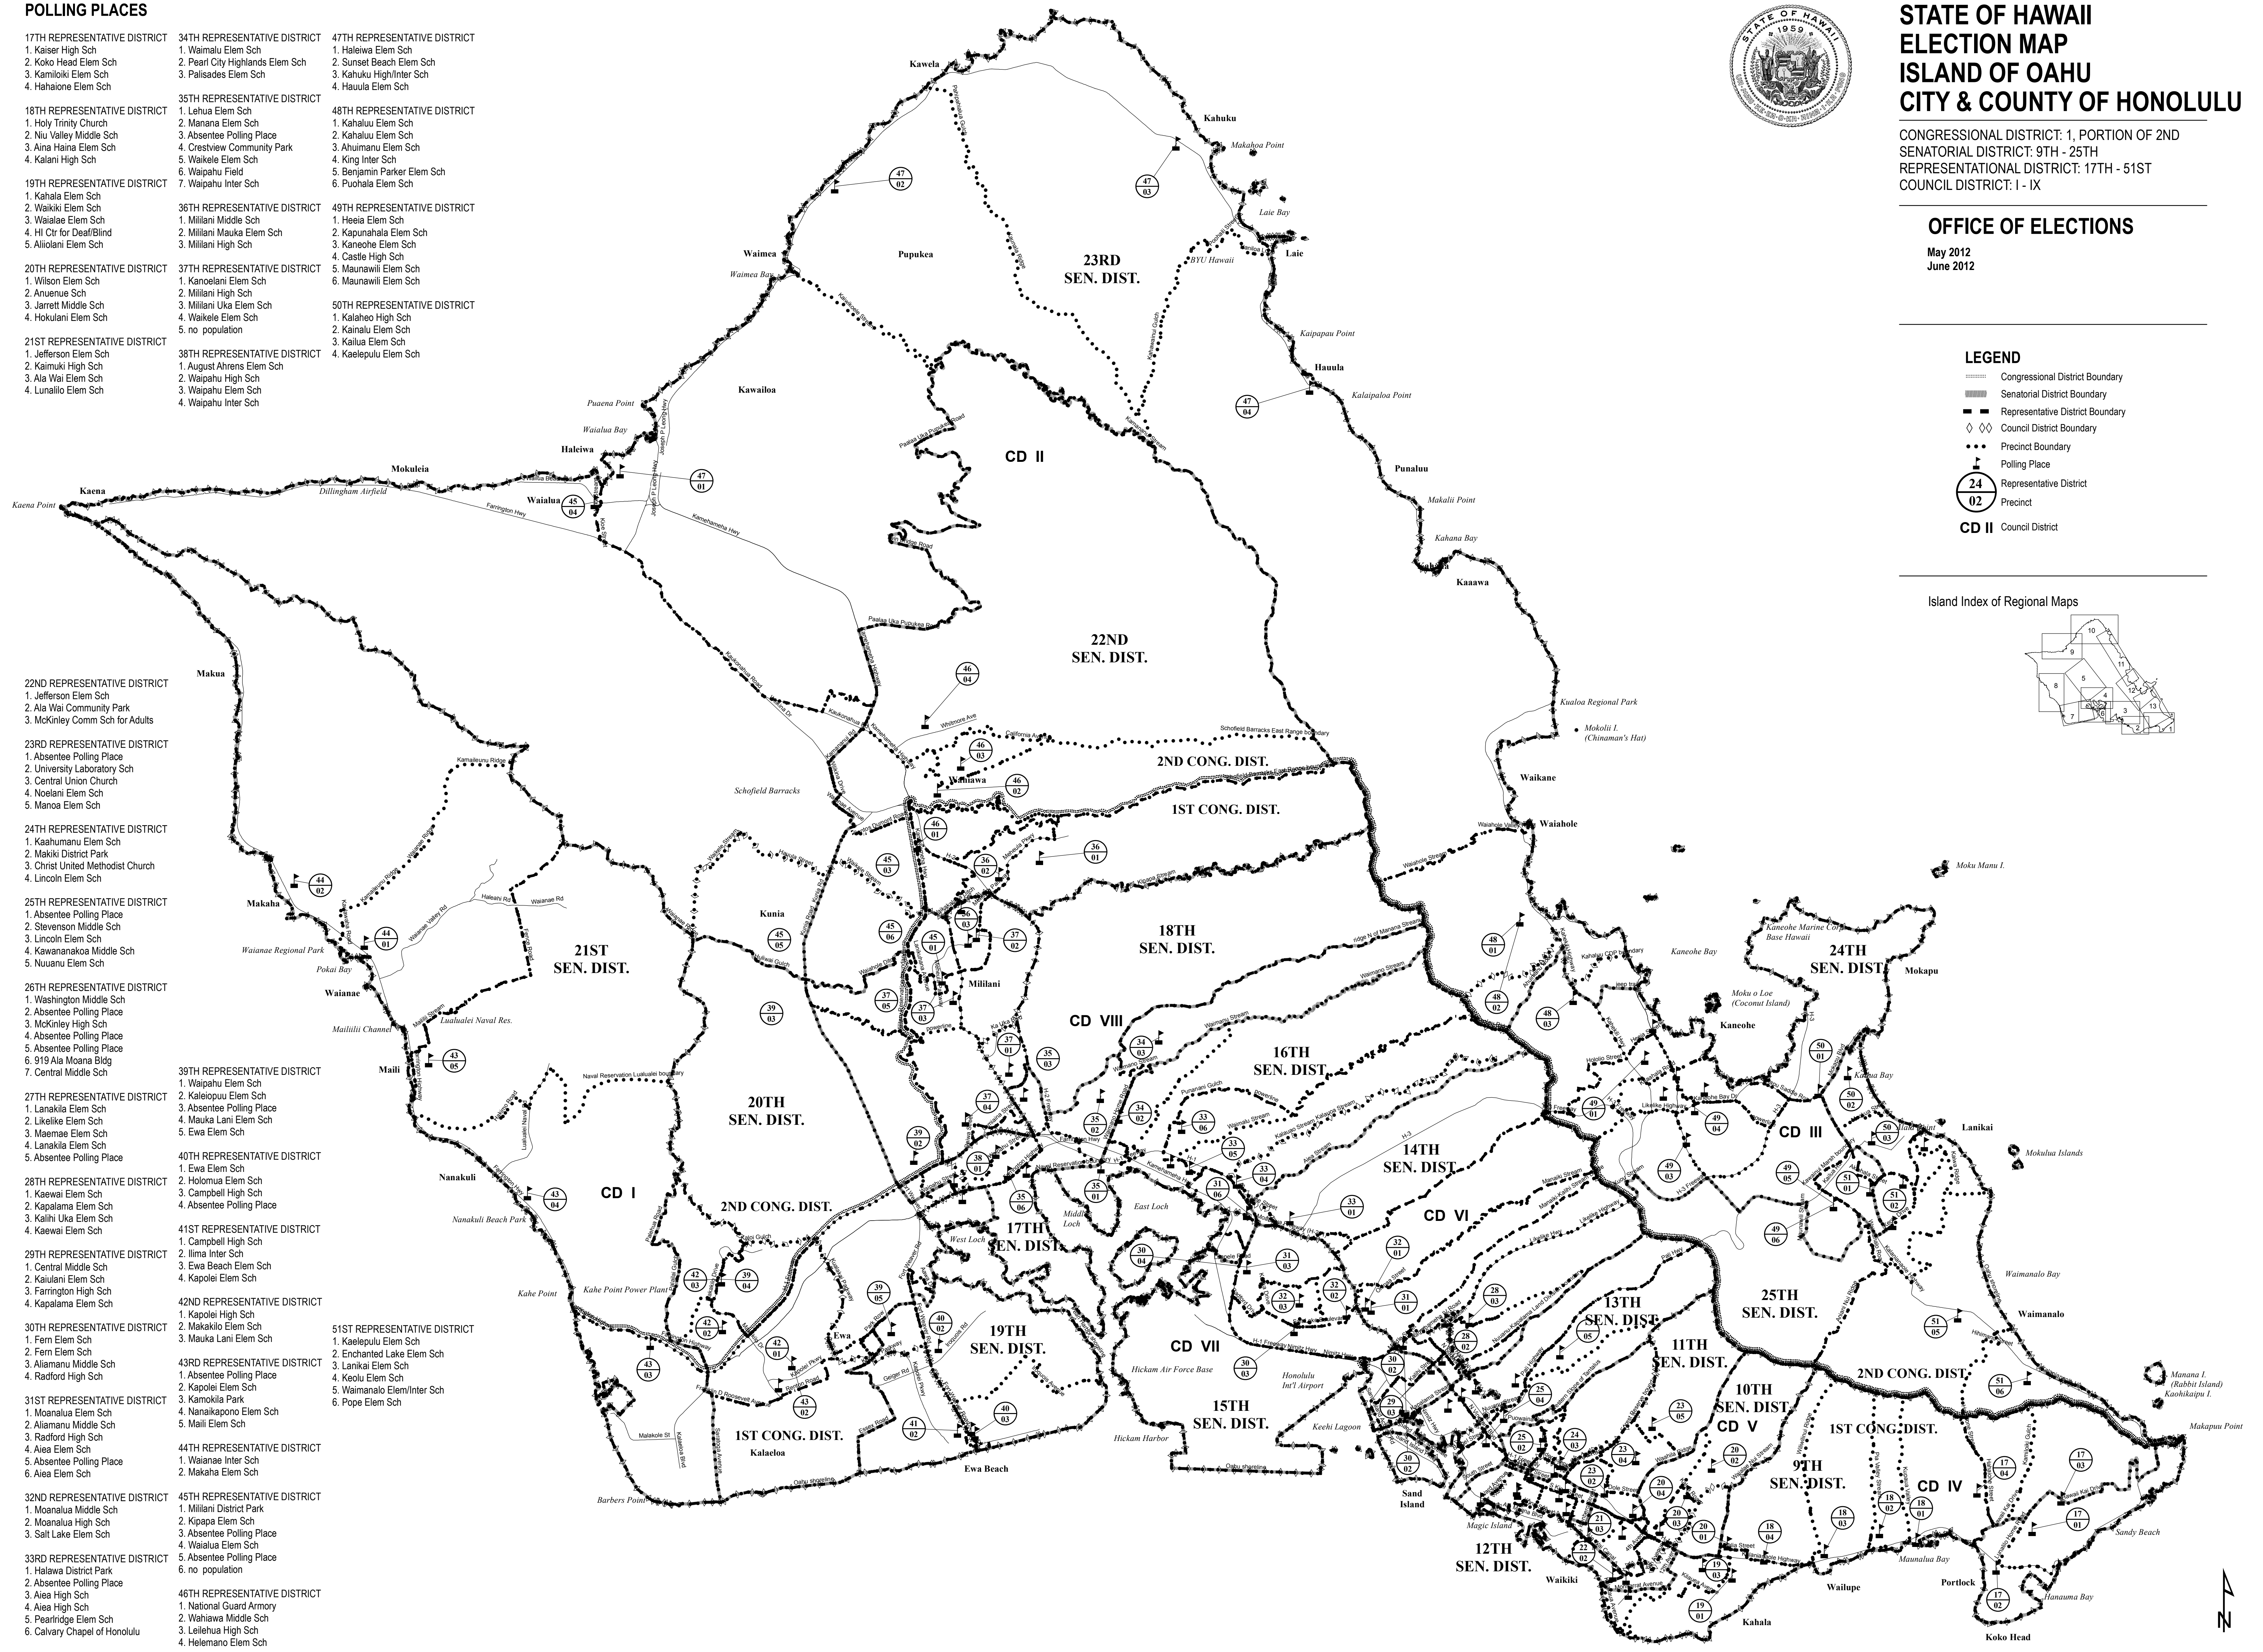

STATE OF HAWAII
ELECTION MAP
ISLAND OF OAHU
CITY & COUNTY OF HONOLULU

CONGRESSIONAL DISTRICT: 1, PORTION OF 2ND
SENATORIAL DISTRICT: 9TH - 25TH
REPRESENTATIONAL DISTRICT: 17TH - 51ST
COUNCIL DISTRICT: I - IX

OFFICE OF ELECTIONS

May 2012
June 2012

- LEGEND
  Congressional District Boundary
  Senatorial District Boundary
  Representative District Boundary
  Council District Boundary
  Precinct Boundary
  Polling Place
  Representative District
  Precinct
  CD II Council District