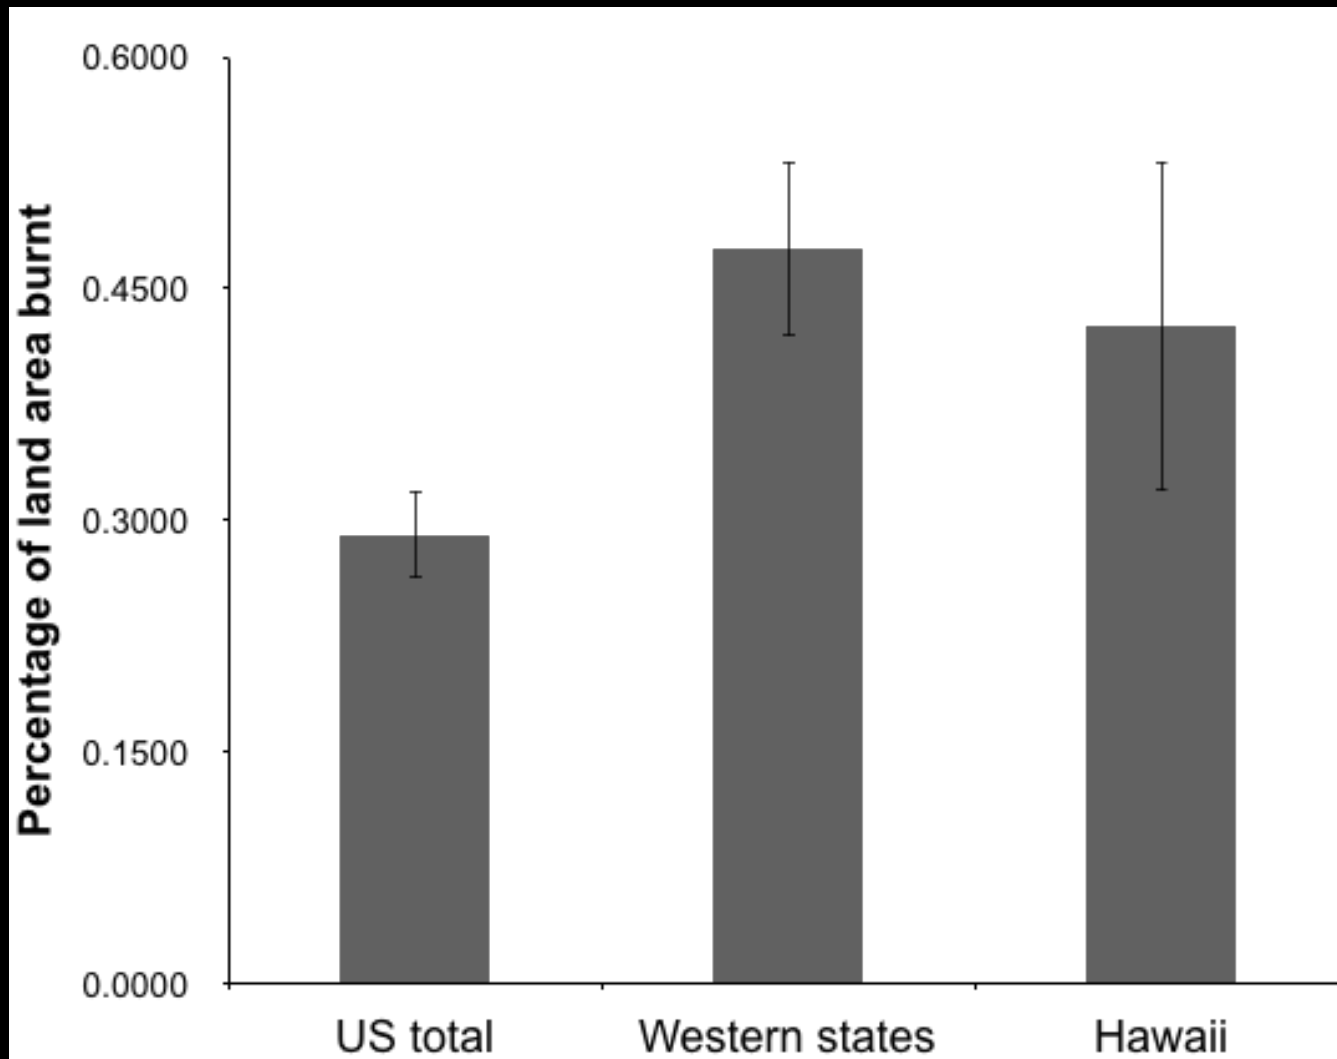

The national context