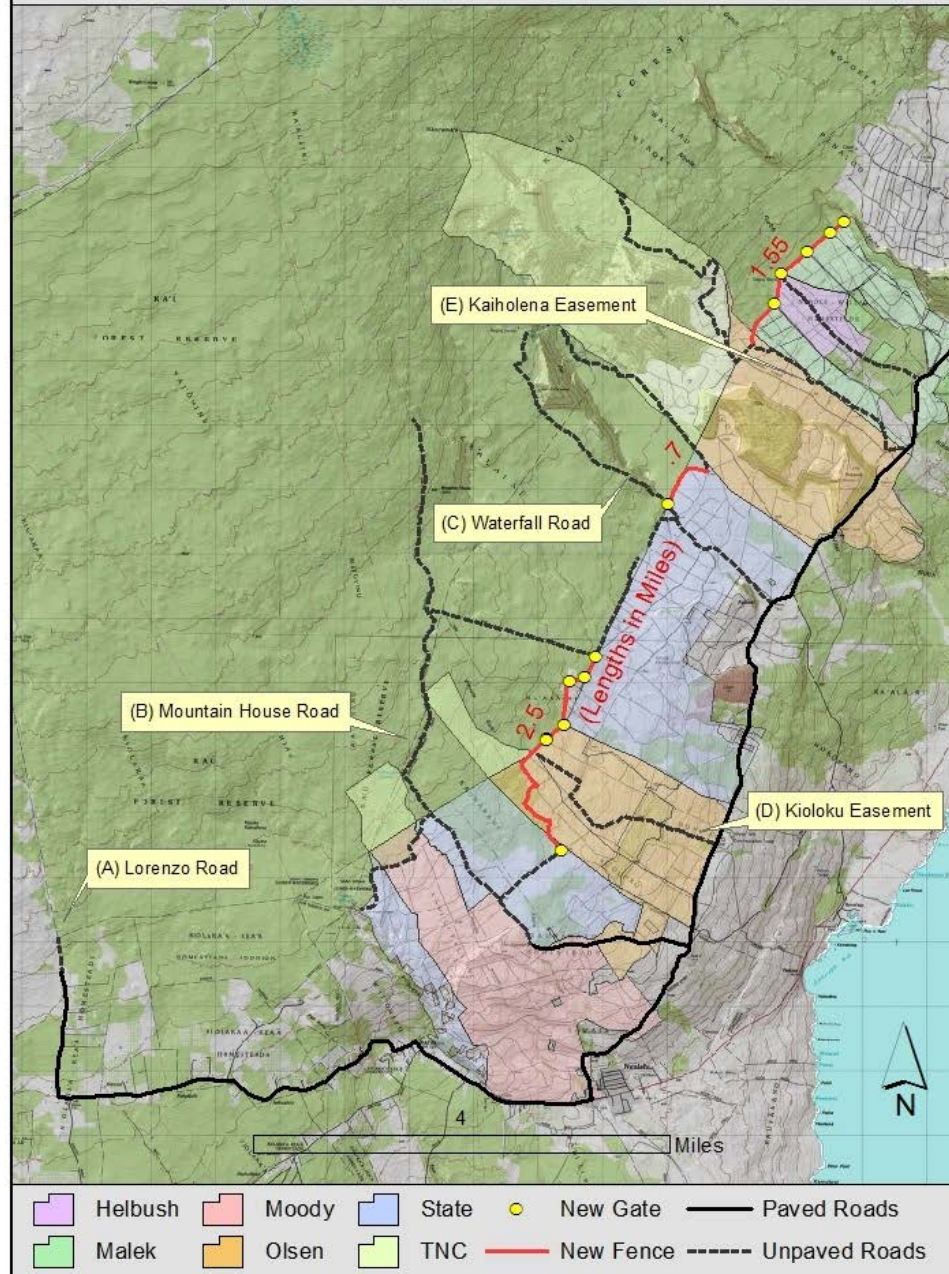

Naalehu Forest Access Plan

Land Ownership - Hunter Access - Project Area

FY 15 Accomplishments

127,701
Acres protected
from
hooved animals

81,009
Trees and shrubs planted

65,000
Hours of youth
intern service