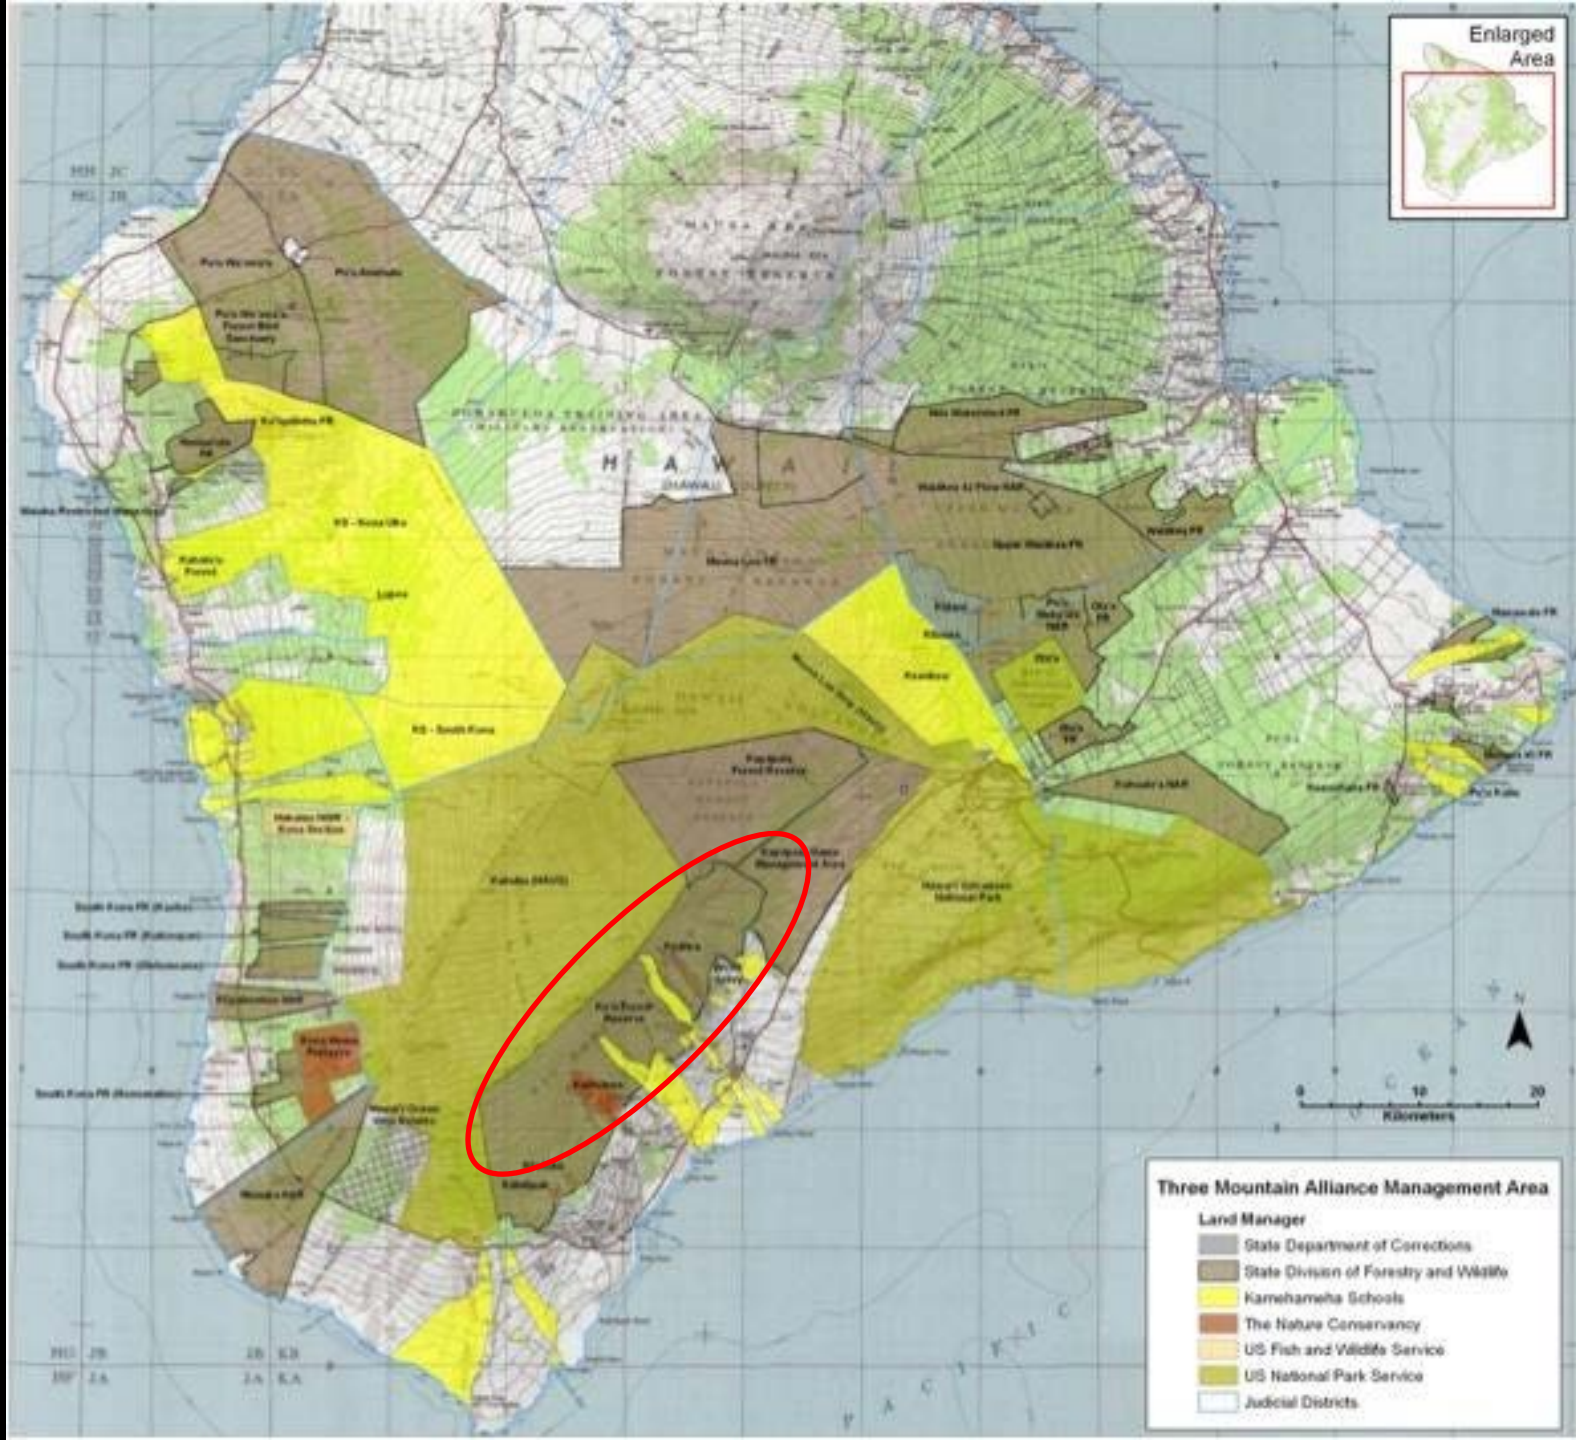

DOFAW's Watershed Partnerships Program and State Funding

Watershed CIP FY 17

**Total Watershed CIP
FY 17 Request: \$5,000,000
Total Area Protected: 5,630 Acres**

Watershed CIP FY 13-16

25,000 Acres Completed

21,000 Acres Under Construction

Enlarged Area

Three Mountain Alliance Management Area

- Land Manager**
- State Department of Corrections
 - State Division of Forestry and Wildlife
 - Kamehameha Schools
 - The Nature Conservancy
 - US Fish and Wildlife Service
 - US National Park Service
 - Judicial Districts