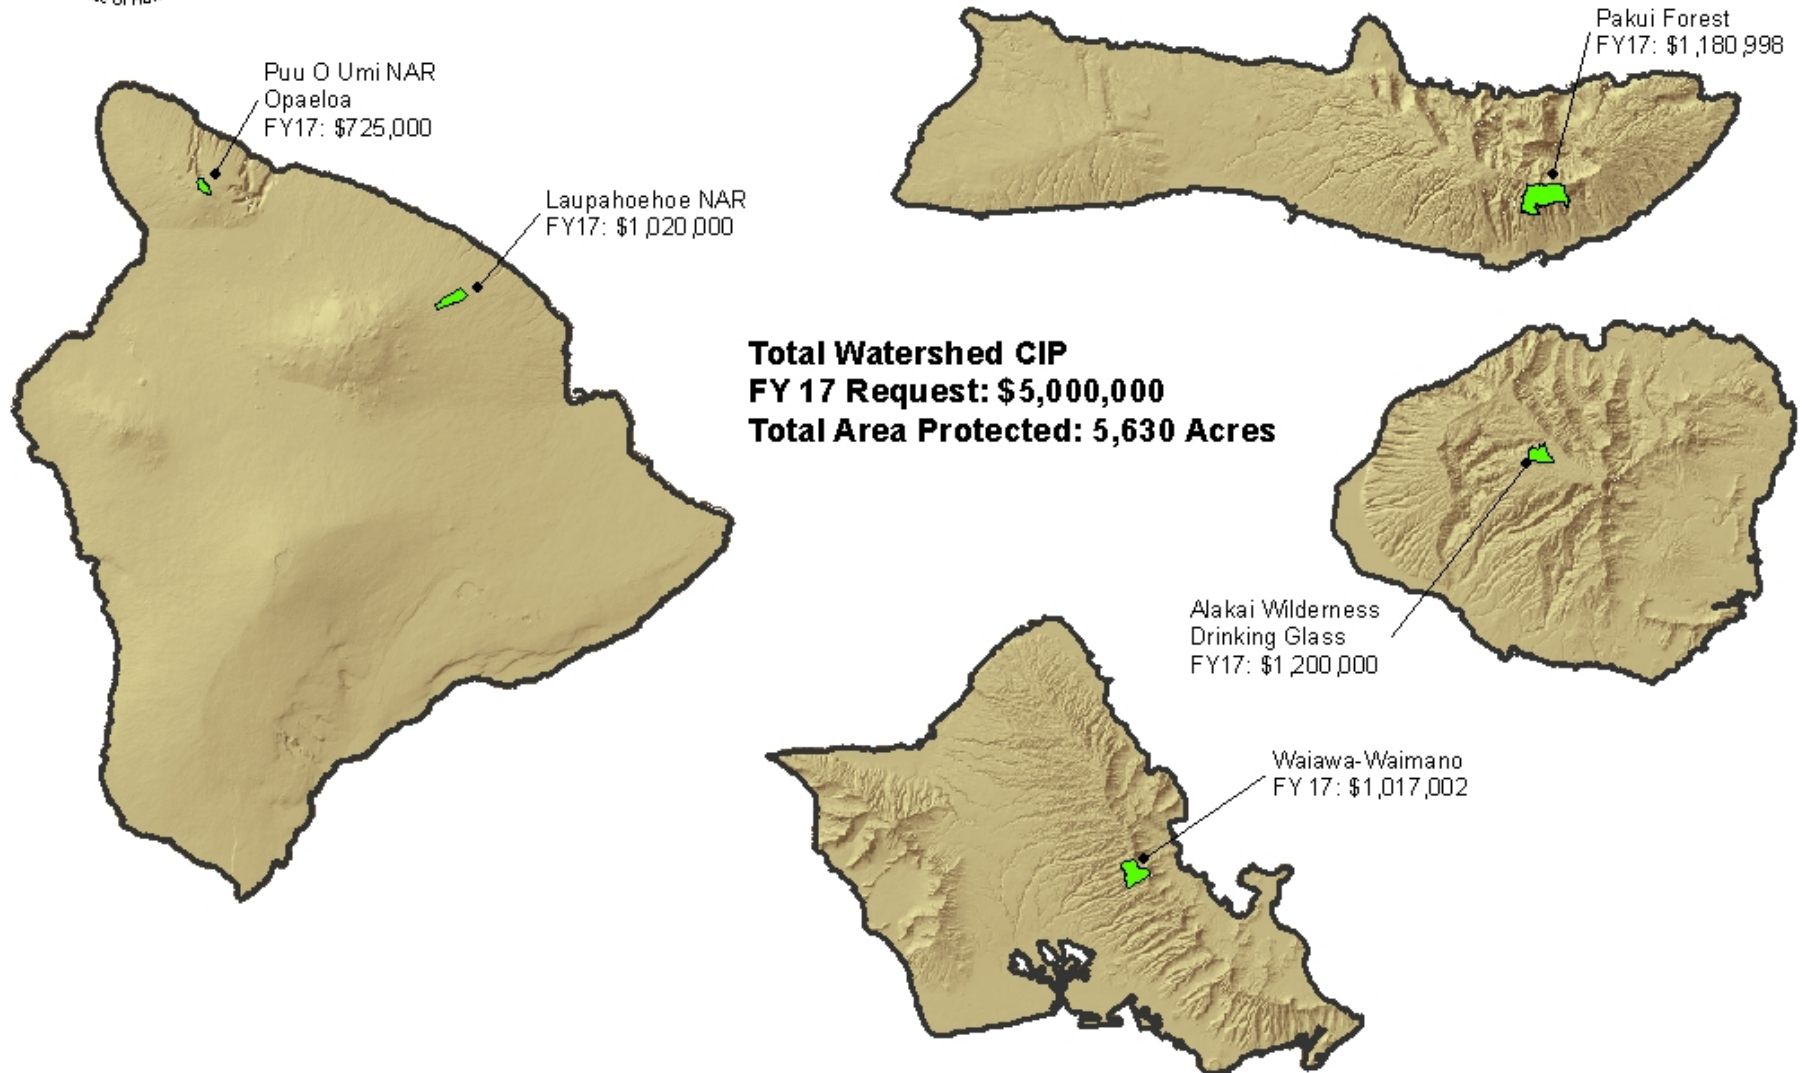

Ceratocystis Wilt of Ohia or Rapid Ohia Death

- Reported only on Hawaii Island
- Quarantine in effect: Restricts the movement of Ohia plants and plant parts inter-island

2011

2015

2008

2012

FY 17 DOFAW Budget Requests

Aloha + Natural Resources

- Wildfire
- Kure and Kawainui Sanctuaries
- Public Access/Na Ala Hele
- Endangered Species

Watershed Initiative CIP

Hilo Forest Reserve CIP

Equipment & Vehicles

IUCN

Personnel

Ceiling Increases

DOFAW's Watershed Partnerships Program and State Funding

Watershed CIP FY 17

**Total Watershed CIP
FY 17 Request: \$5,000,000
Total Area Protected: 5,630 Acres**

Watershed CIP FY 13-16

25,000 Acres Completed