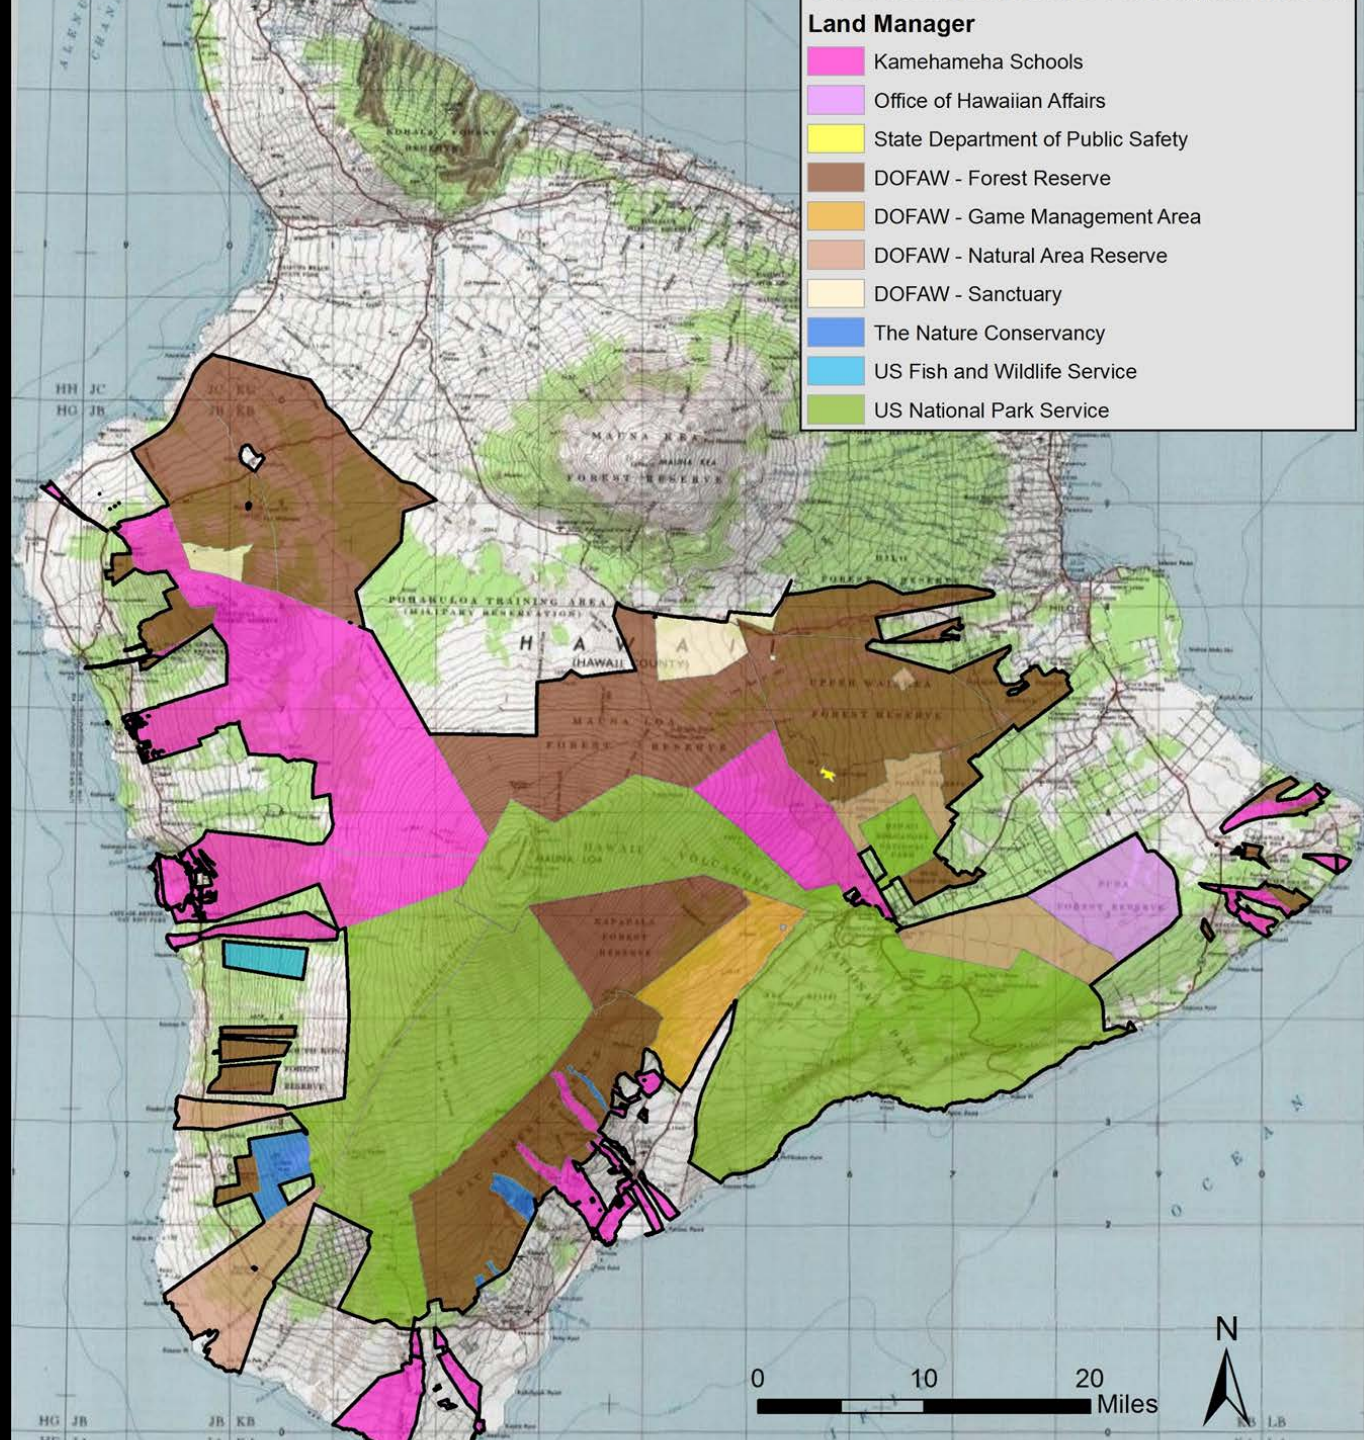

THREE
MOUNTAIN
ALLIANCE

Established in 1994 as the 'Ōla'a-Kīlauea Partnership to cooperatively manage and protect native species and ecosystems on 32,000 acres.

In 2008, became the Three Mountain Alliance as it expanded to over **one million** acres or over 45% of the land mass of Hawai'i Island.

Ceratocystis Wilt of Ohia or Rapid Ohia Death

- Reported only on Hawaii Island
- Quarantine in effect: Restricts the movement of Ohia plants and plant parts inter-island

2011

2015

2008

2012

FY 17 DOFAW Budget Requests