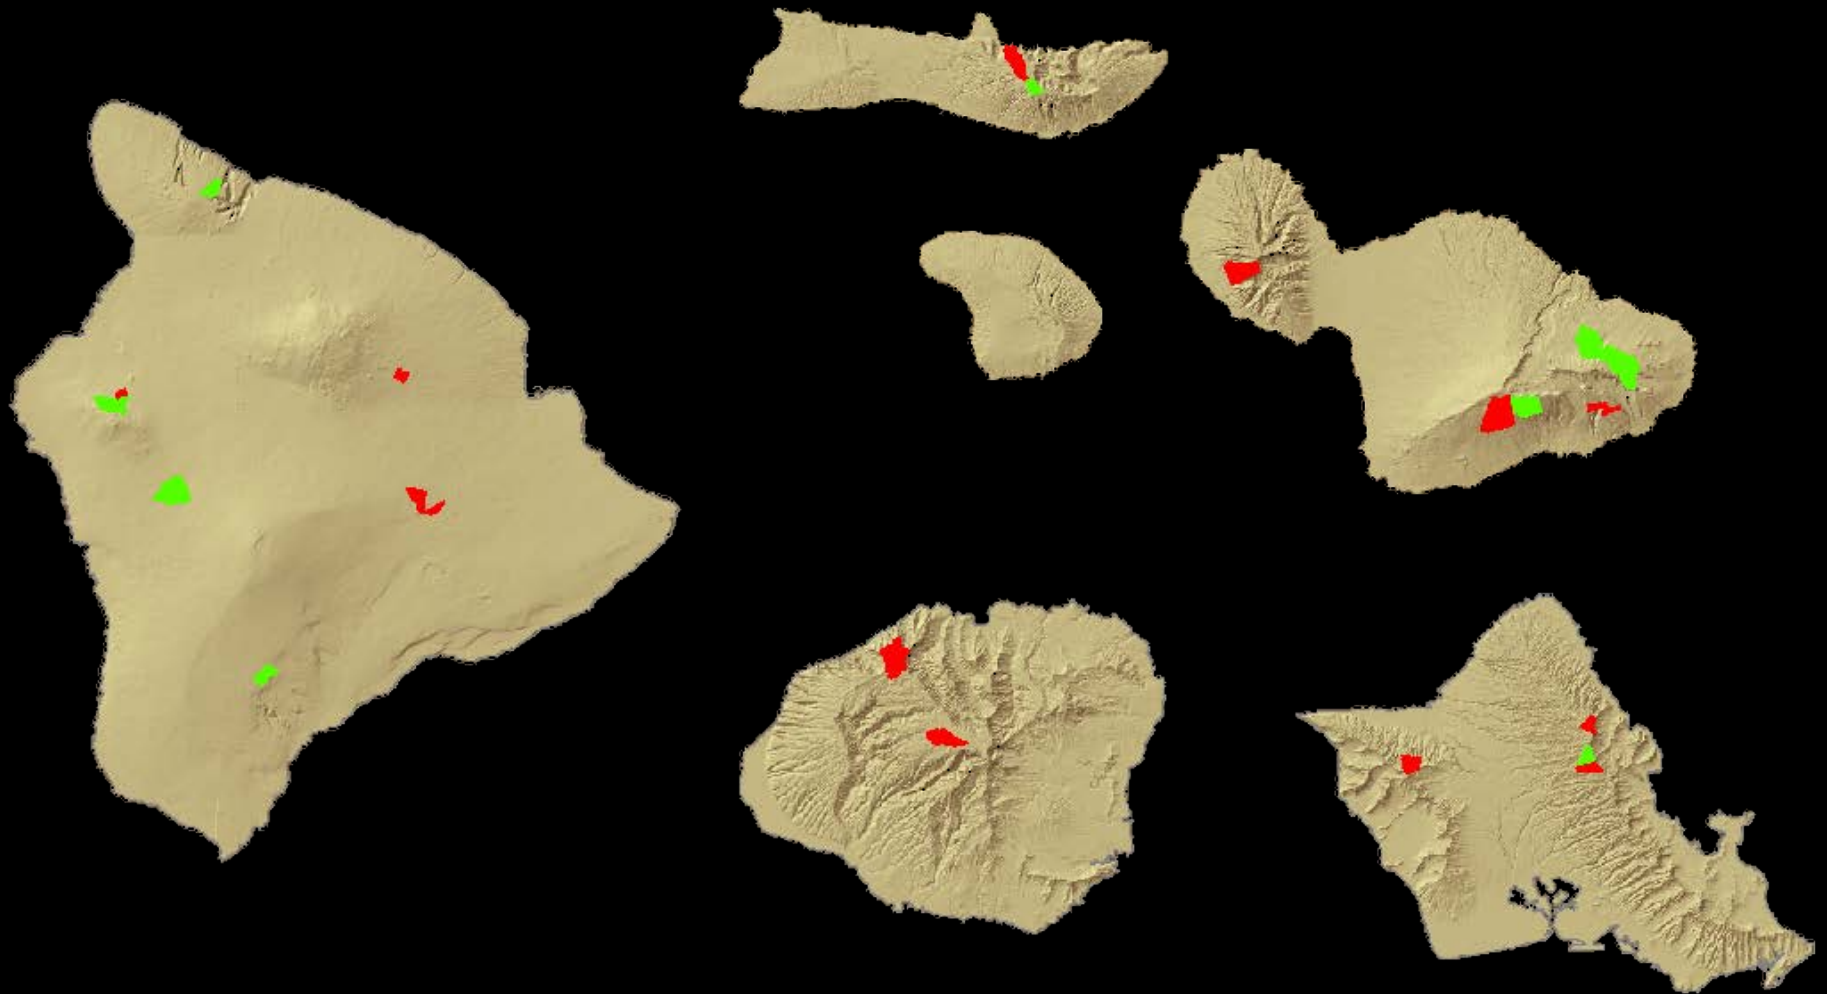

Watershed CIP FY 13-16

25,000 Acres Completed

21,000 Acres Under Construction