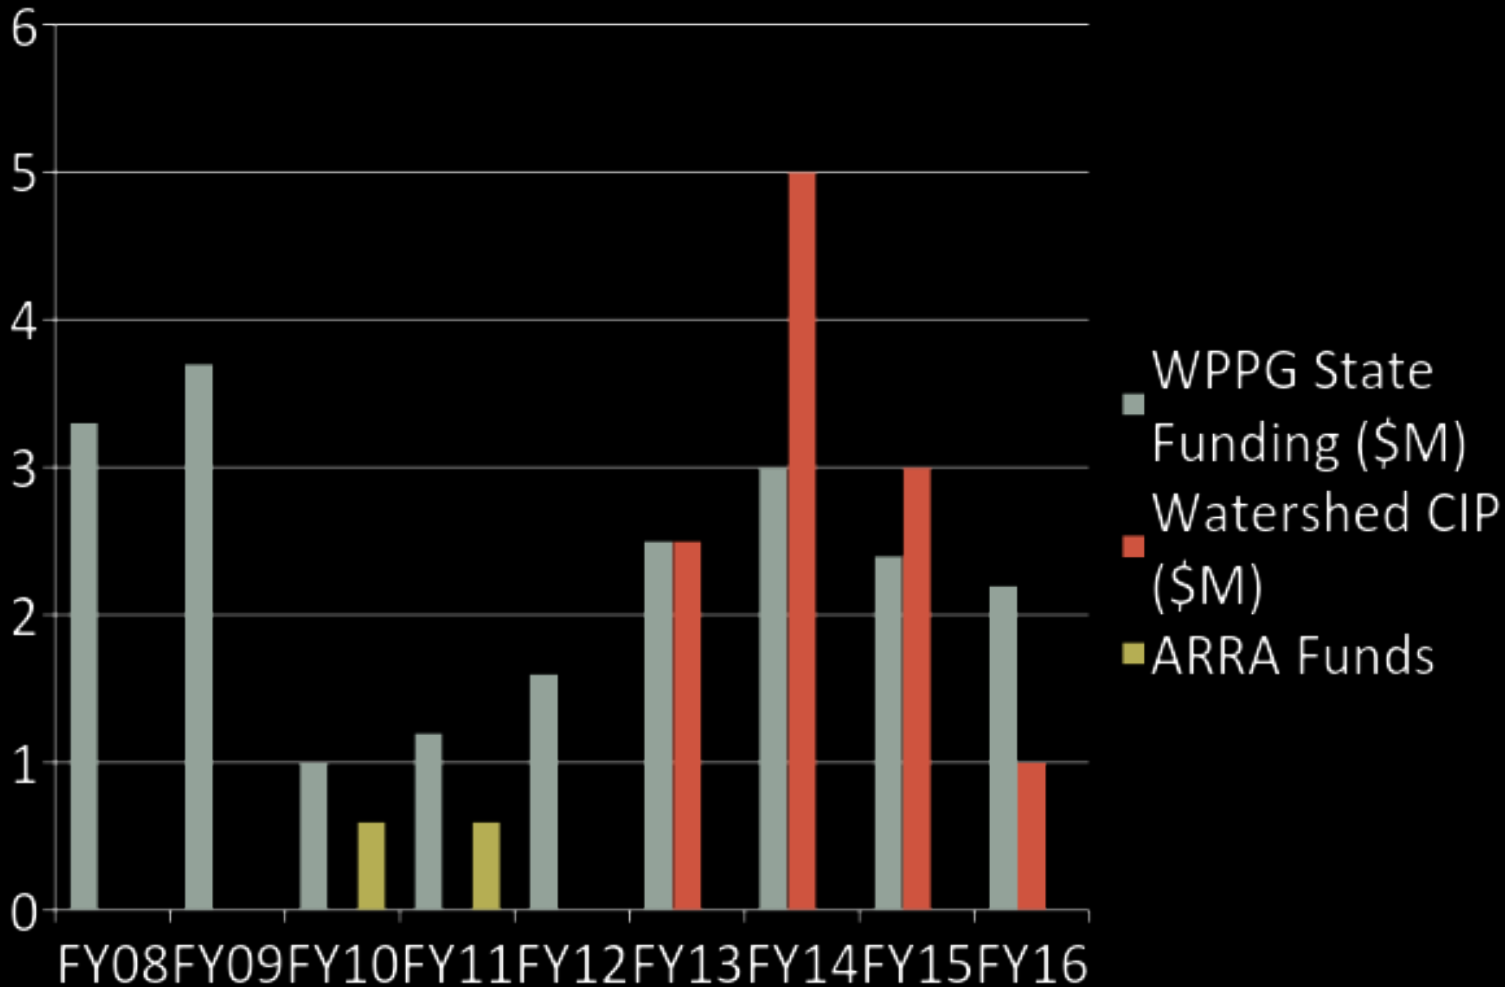

DOFAW's Watershed Partnerships Program and State Funding

Watershed CIP FY 17

**Total Watershed CIP
FY 17 Request: \$5,000,000
Total Area Protected: 5,630 Acres**

Watershed CIP FY 13-16

25,000 Acres Completed