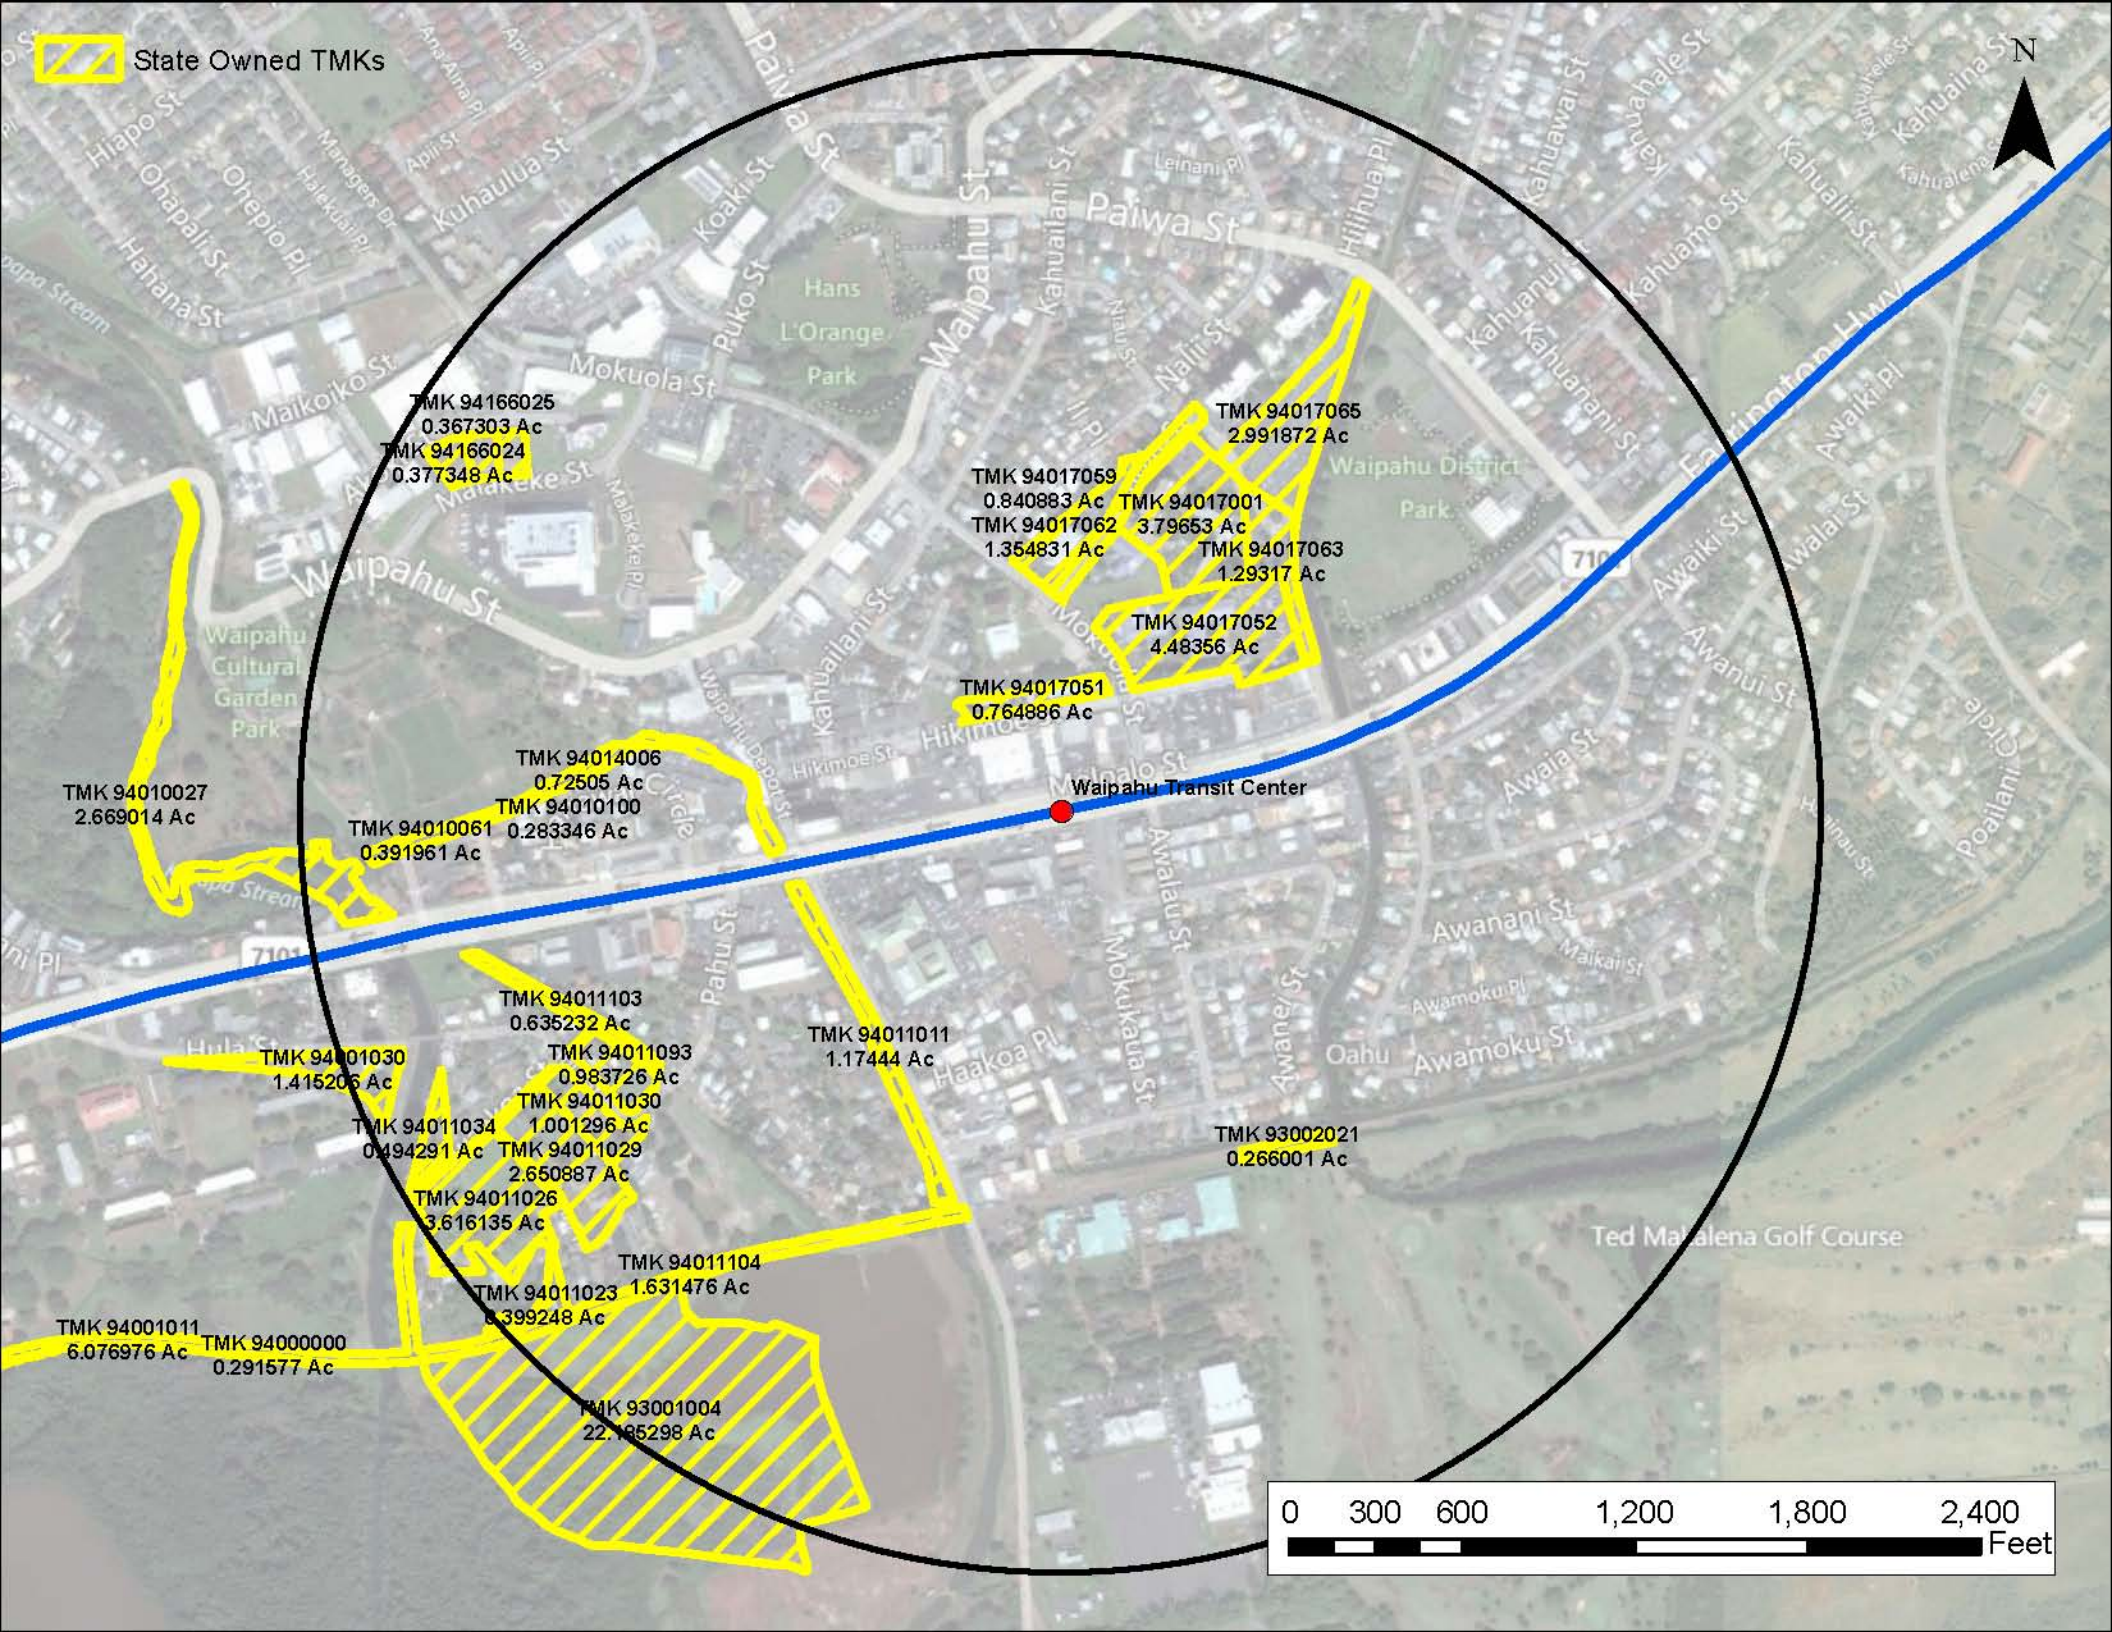

TMK 94000000
0.291577 Ac

TMK 94000000
0.291577 Ac

TMK 94001011
6.076976 Ac

TMK 94000000
0.291577 Ac

West Loch

 State Owned TMKs

 State Owned TMKs

TMK 97024050
19.990947 Ac