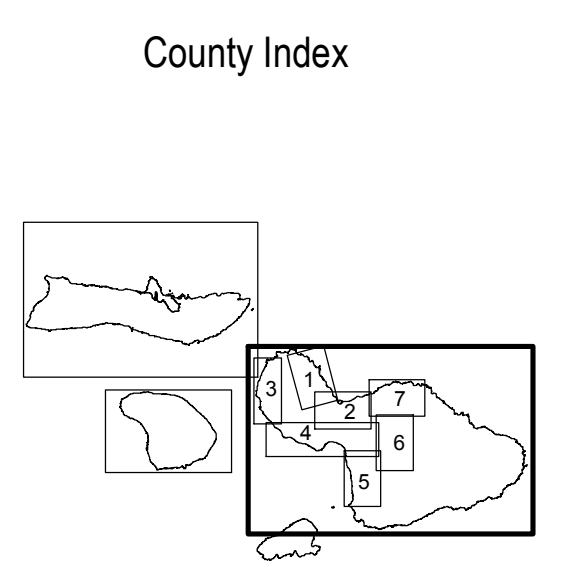

**STATE OF HAWAII
ELECTION MAP**

**ISLAND OF MAUI
COUNTY OF MAUI**

CONGRESSIONAL DISTRICT: 2*
 SENATORIAL DISTRICT: 5, 6, 7*
 REPRESENTATIONAL DISTRICT: 8 - 12, 13*
 * Portion of

OFFICE OF ELECTIONS
 May 2012

- LEGEND**
- Senatorial District Boundary
 - - - Representative District Boundary
 - ... Precinct Boundary
 - Polling Place
 - 24 Representative District
 - 02 Precinct

- POLLING PLACES**
- 8TH REPRESENTATIVE DISTRICT**
1. Waihee Elem Sch
 2. Baldwin High Sch
 3. Baldwin High Sch
 4. Paukukalo Hwn Homes Comm Ctr
 5. Iao Inter Sch
 6. Pomeikoi Elem Sch
 7. Maui Economic Opportunity Ctr

STATE OF HAWAII
ELECTION MAP

County Index

CONGRESSIONAL DISTRICT: 2ND*
SENATORIAL DISTRICT: 7TH
REPRESENTATIONAL DISTRICT: 13TH
* Portion of

OFFICE OF ELECTIONS
May 2012

LEGEND

- Senatorial District Boundary
- Representative District Boundary
- Precinct Boundary
- Polling Place
- Representative District
- Precinct

POLLING PLACES

- 13TH REPRESENTATIVE DISTRICT
- 5. Kiloehana Community Ctr
- 6. Kaulakakai Sch
- 7. Maunaloa Community Ctr
- 8. Kualapuu Community Ctr
- 9. Kalaupapa Settlement

ISLAND OF MOLOKAI
COUNTY OF MAUI
(including County of Kalawao)