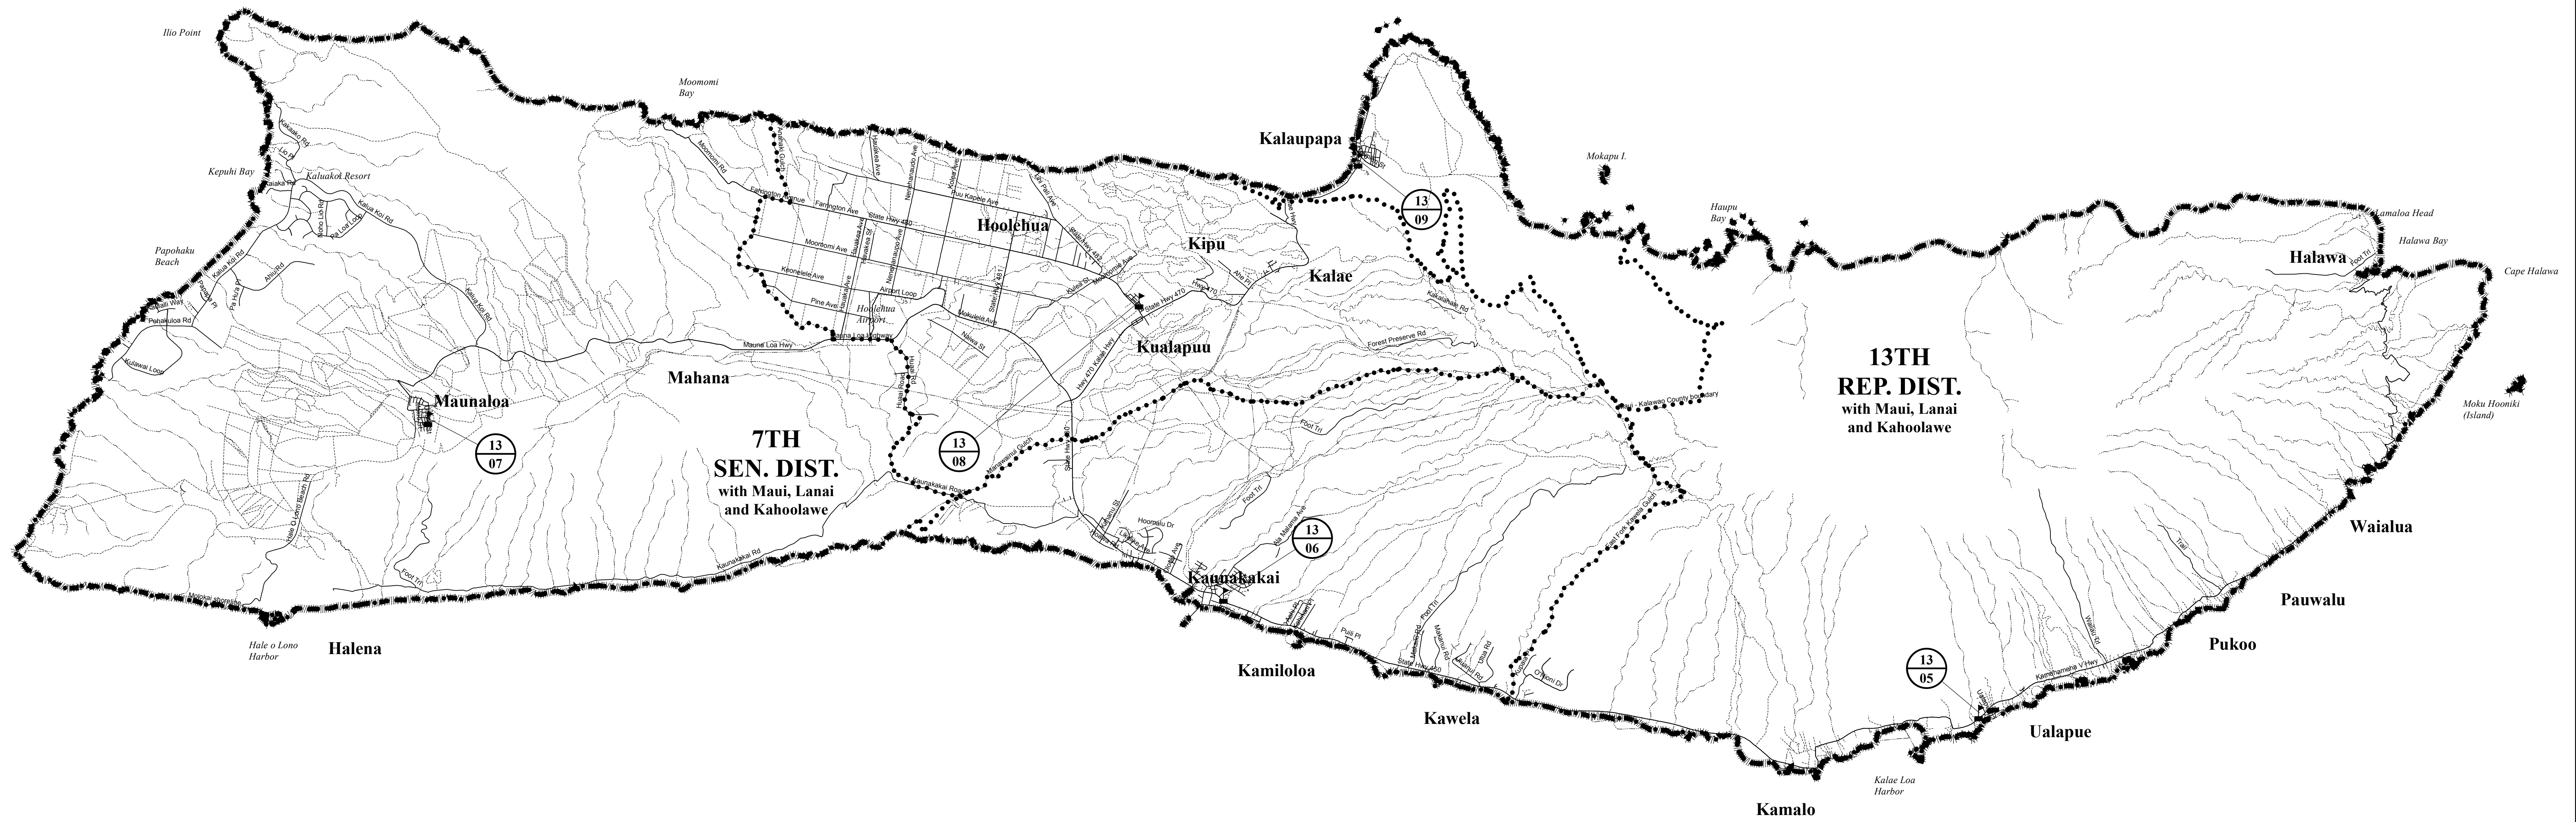

STATE OF HAWAII
ELECTION MAP

County Index

CONGRESSIONAL DISTRICT: 2ND*
SENATORIAL DISTRICT: 7TH
REPRESENTATIONAL DISTRICT: 13TH
* Portion of

OFFICE OF ELECTIONS
May 2012

LEGEND

- Senatorial District Boundary
- Representative District Boundary
- Precinct Boundary
- Polling Place
- Representative District
- Precinct

POLLING PLACES

ISLAND OF MOLOKAI
COUNTY OF MAUI
(including County of Kalawao)