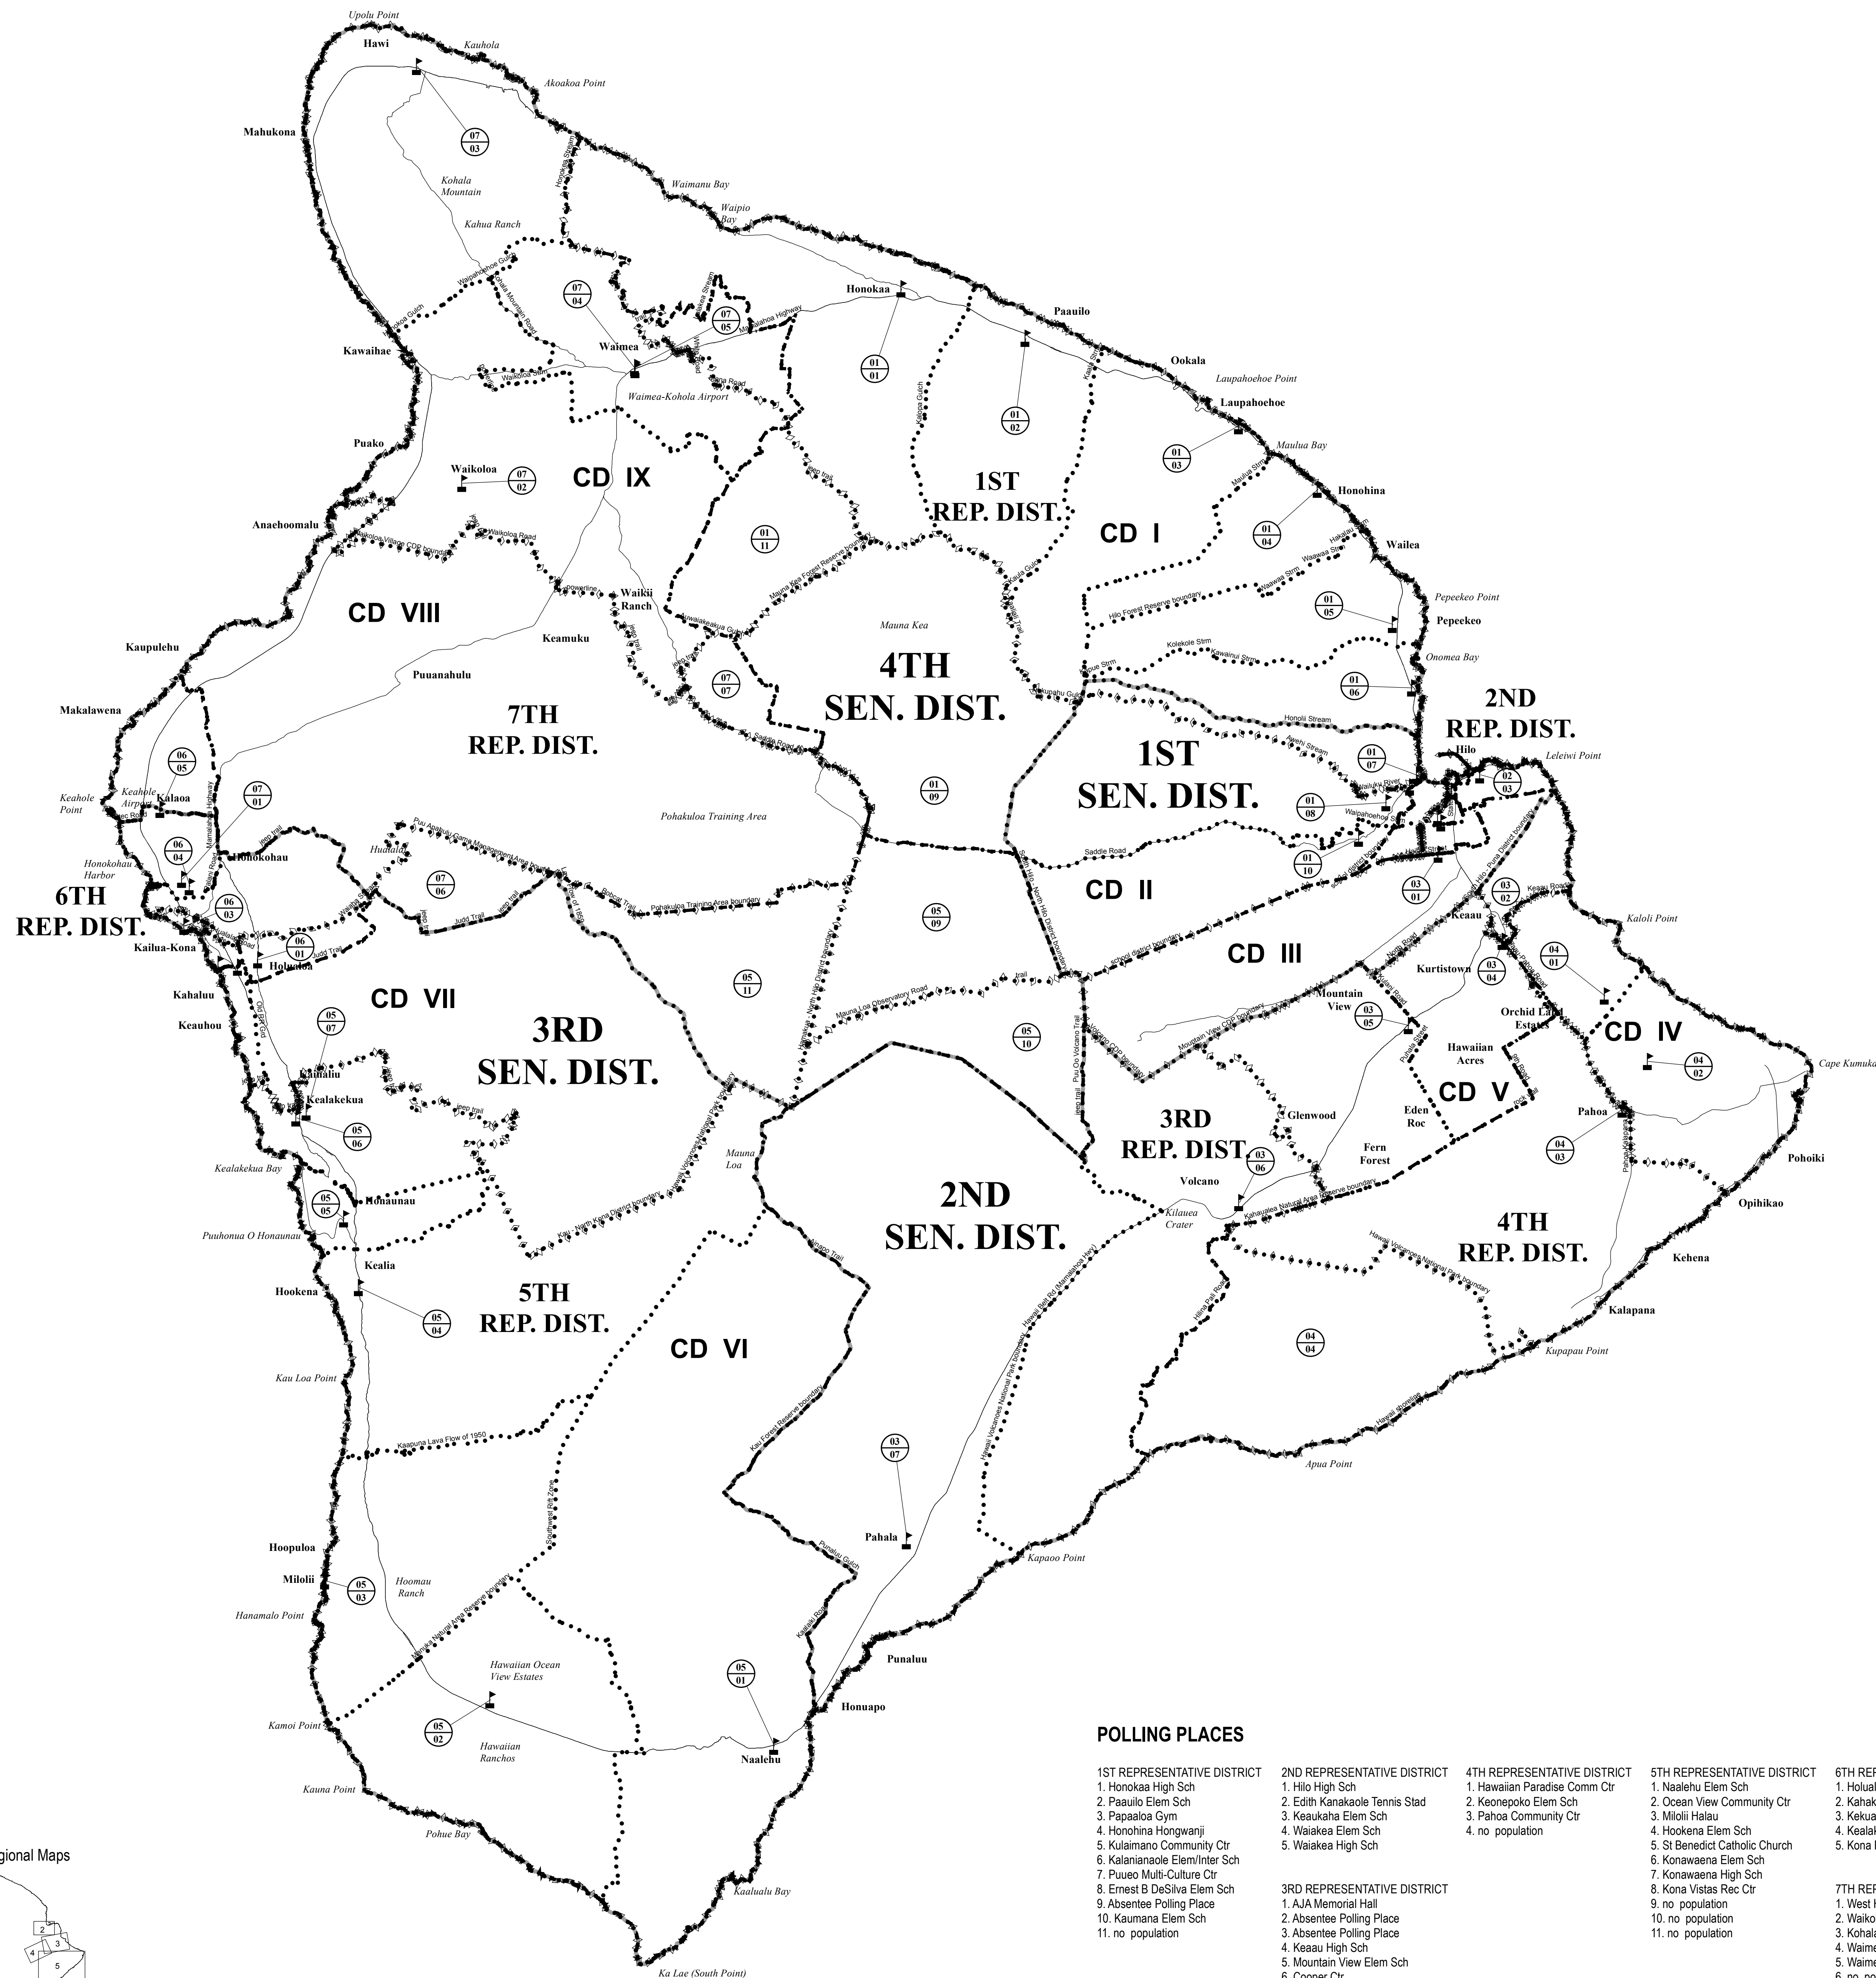

**STATE OF HAWAII
ELECTION MAP
ISLAND OF HAWAII
COUNTY OF HAWAII**

CONGRESSIONAL DISTRICT: PORTION OF 2ND
SENATORIAL DISTRICT: 1ST - 4TH
REPRESENTATIONAL DISTRICT: 1ST - 7TH
COUNCIL DISTRICT: I - IX

OFFICE OF ELECTIONS

May 2012
June 2012

LEGEND

- Senatorial District Boundary
- Representative District Boundary
- Council District Boundary
- Precinct Boundary
- Polling Place
- 24
02 Representative District Precinct
- CD II Council District