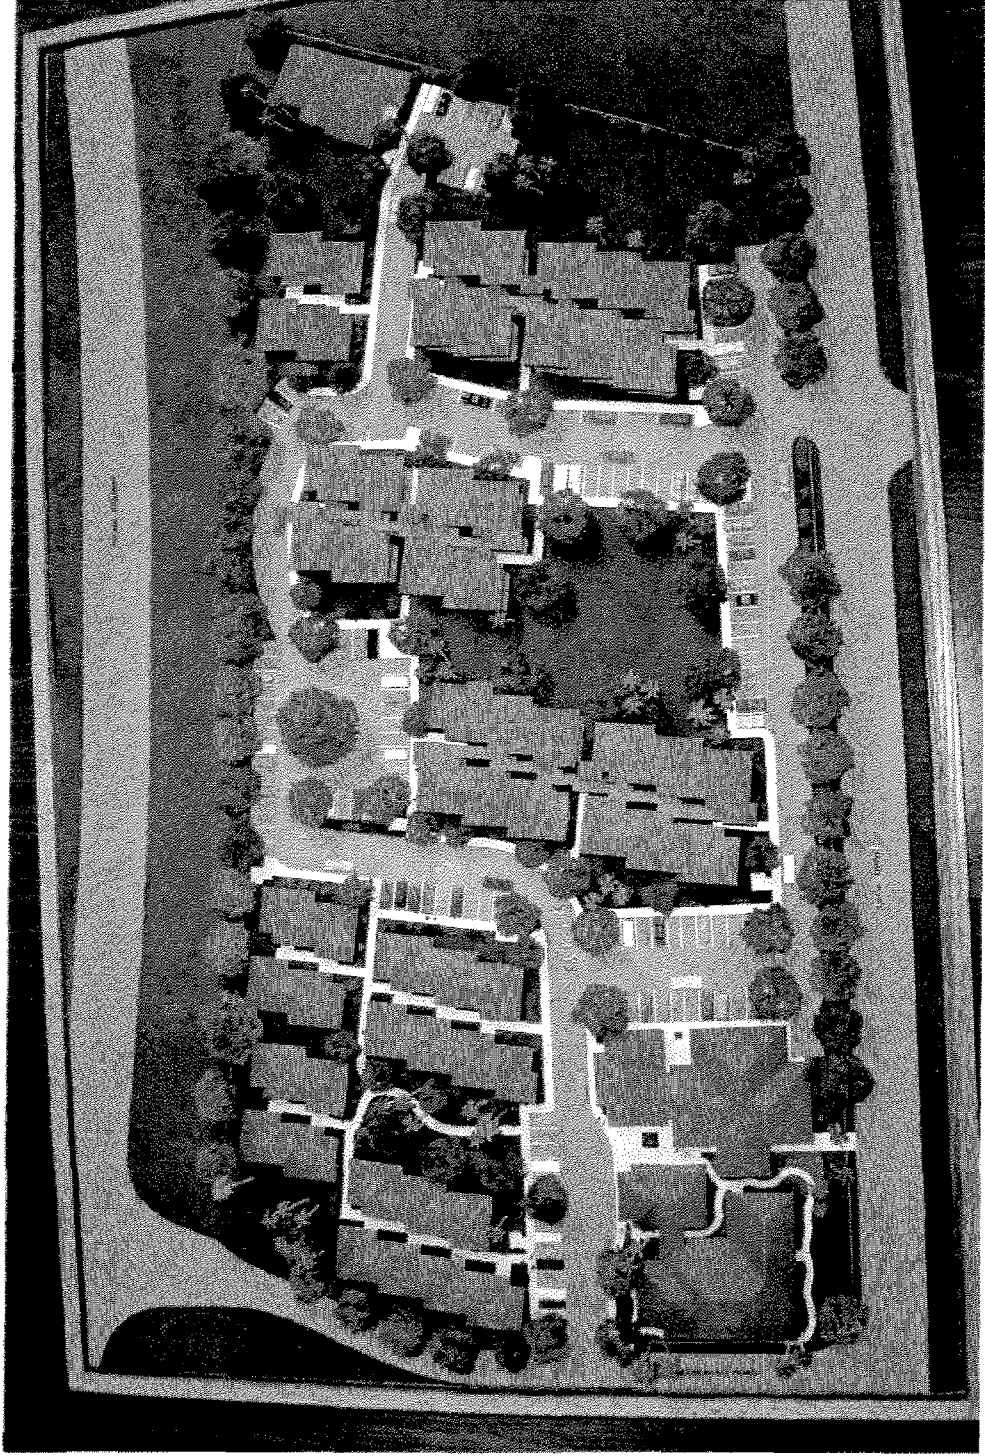

Hale Mahaolu Ehiku

Kihei, Maui, Hawaii

Hale Mahaolu Ehiiku

- ◆ 114 one bedroom units
- ◆ A manager's residence
- ◆ Adult Day Care Center
- ◆ Senior Center
 - Laundry Room
 - Beauty Salon
 - Oral Health Center
 - Office Space
 - Meeting Rooms
 - Tel-Med Office
 - Community Police Sub Station
- ◆ Adult Residential Care Home
- ◆ Maintenance Shop

Master Plan

Model of Ehiku Campus

Challenges to Developing Affordable Housing

- ◆ Land/Location
- ◆ Funding
- ◆ Timing

Land/Location

◆ Size

- Number of units
- Size of parcel

◆ Location