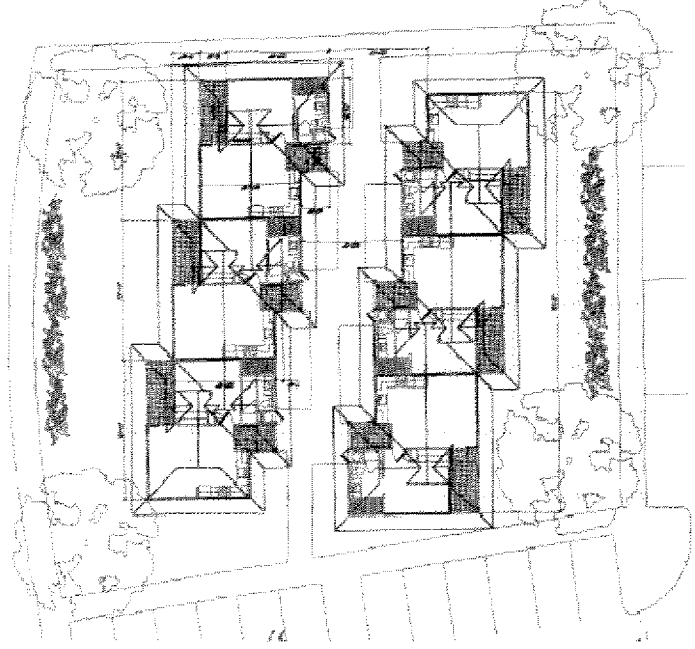

Hale Mahaolu Ehiku

Kihei, Maui, Hawaii

Hale Mahaolu Ehiiku

- ◆ 114 one bedroom units
- ◆ A manager's residence
- ◆ Adult Day Care Center
- ◆ Senior Center
 - Laundry Room
 - Beauty Salon
 - Oral Health Center
 - Office Space
 - Meeting Rooms
 - Tel-Med Office
 - Community Police Sub Station
- ◆ Adult Residential Care Home
- ◆ Maintenance Shop

Master Plan

Model of Ehiku Campus

Challenges to Developing Affordable Housing

- ◆ Land/Location
- ◆ Funding
- ◆ Timing

Land/Location

◆ Size

- Number of units
- Size of parcel

◆ Location