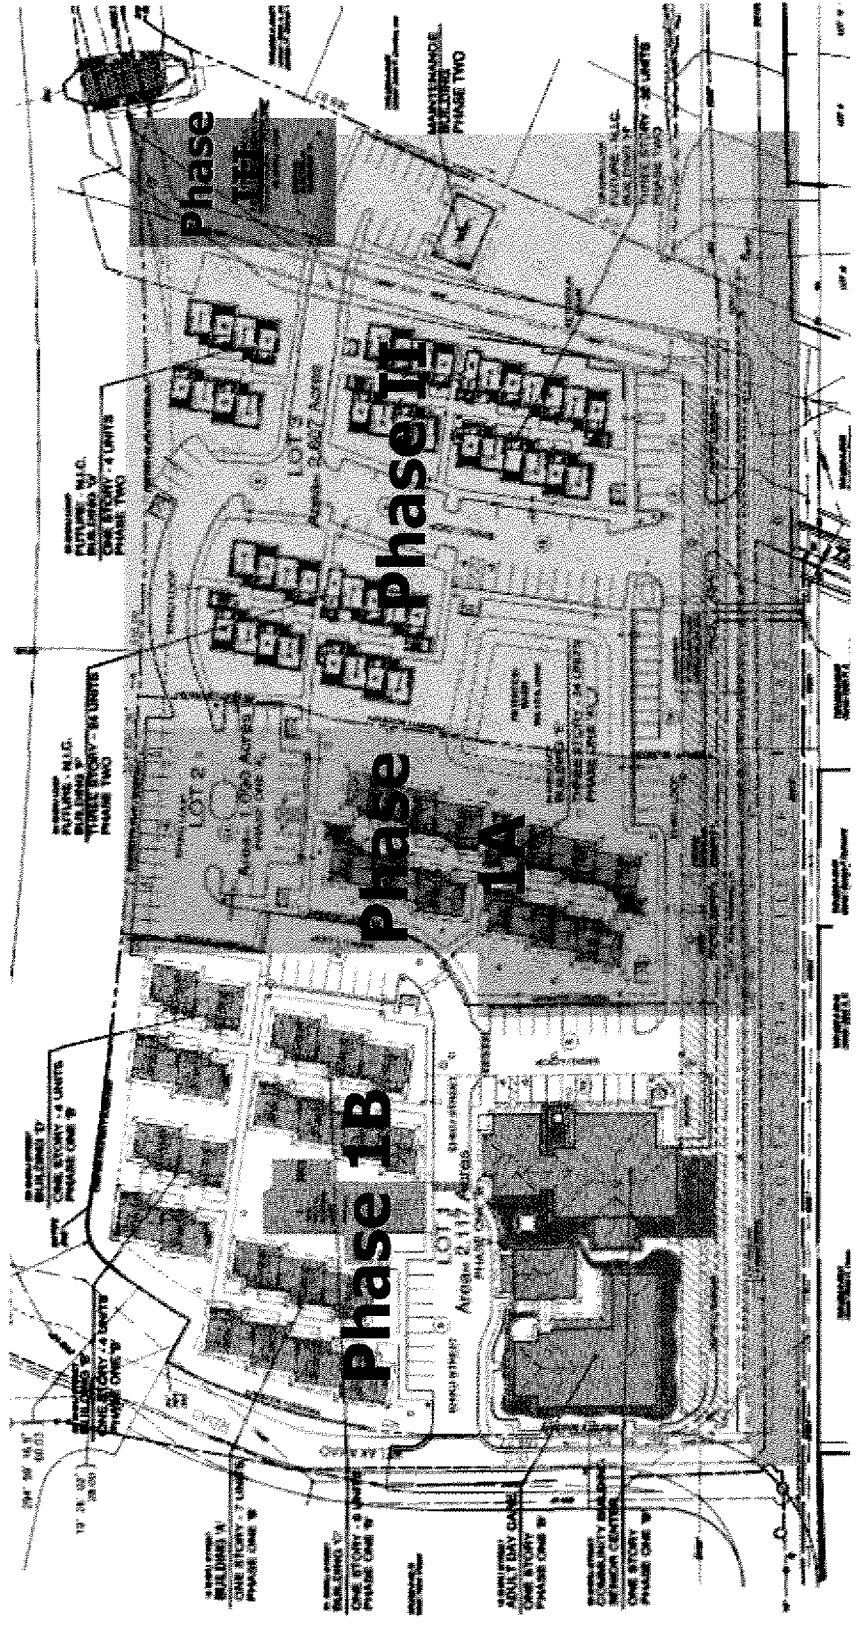

Hale Mahaolu Ehiku

Kihei, Maui, Hawaii

Hale Mahaolu Ehiiku

- ◆ 114 one bedroom units
- ◆ A manager's residence
- ◆ Adult Day Care Center
- ◆ Senior Center
 - Laundry Room
 - Beauty Salon
 - Oral Health Center
 - Office Space
 - Meeting Rooms
 - Tel-Med Office
 - Community Police Sub Station
- ◆ Adult Residential Care Home
- ◆ Maintenance Shop

Master Plan

Model of Ehiku Campus

Challenges to Developing Affordable Housing

- ◆ Land/Location
- ◆ Funding
- ◆ Timing

Land/Location

◆ Size

- Number of units
- Size of parcel

◆ Location