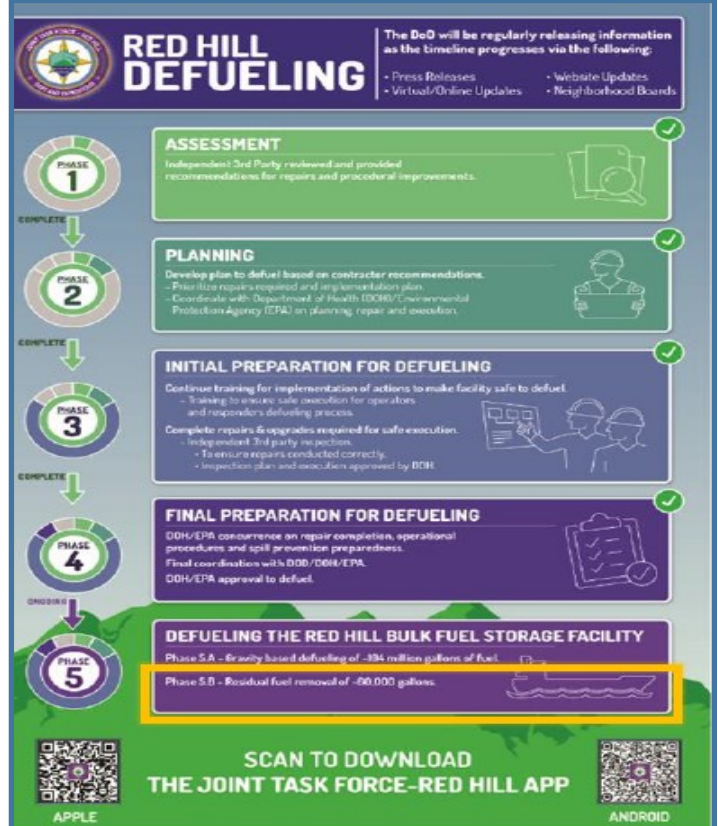

Fuel Tank Advisory Committee Meeting

The next Fuel Tank Advisory Committee (FTAC) hybrid meeting is scheduled for Wed., Nov. 15, 2023 from 1pm -5pm. The presentations will include Navy updates on defueling, closure and remediation, followed by a public Q & A session.

The public is invited to attend either at the Blaisdell Center, Pikake Room or via Zoom. To receive a Zoom link, register in advance at <https://hawaii.zoom.us/webinar/register/WN_LnUsPj4BRRqxPKdFyQXCeg>.

The meeting will be recorded and will also be broadcast live on 'Ōlelo Channel OLELO49.

Hawaii State Capitol, Room 218

Phone: (808) 587-7200

Email: senkim@capitol.hawaii.gov

KAPALAMA · 'ĀLEWA · KALIHI · KALIHI VALLEY · FT. SHAFTER · MOANALUA GARDENS & VALLEY · RED HILL

November 2023