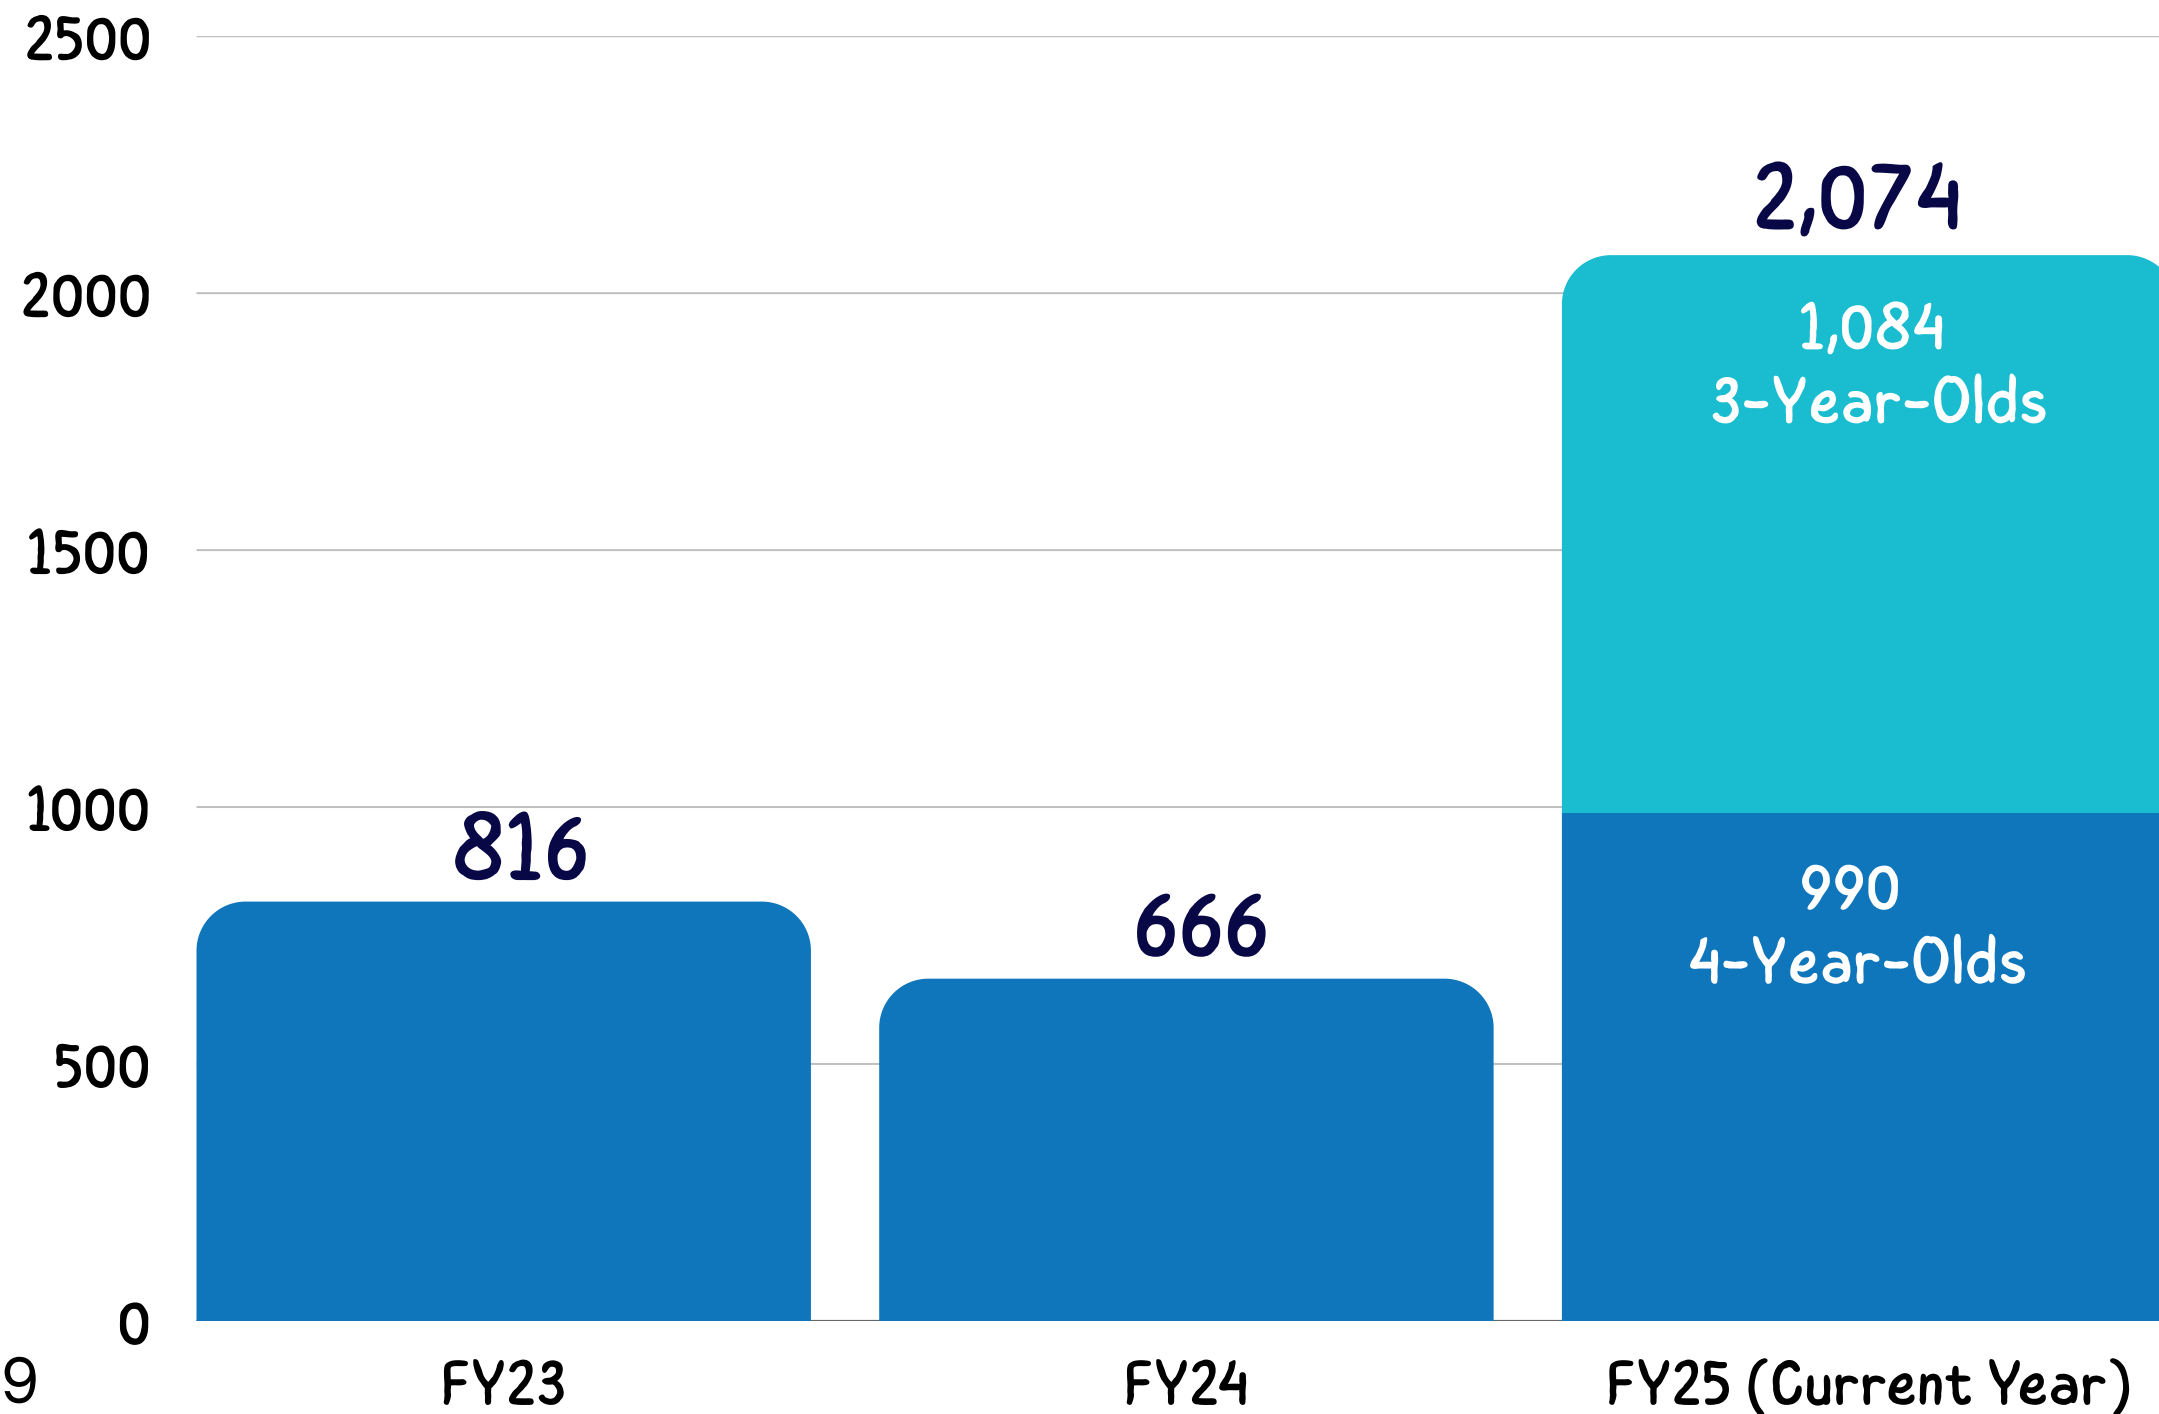

Kāhala Elem. Preschoolers

Kapa'a Elem. Preschoolers

Nānākuli Elem. Preschoolers

Ben Parker Elem. Preschoolers

Preschool Open Doors

- # of Children Enrolled (4-Year-Olds)
- # of Children Enrolled (3-Year-Olds)

Increased Enrollment

2,074 children enrolled so far this year, an 211% increase from last year. In the first year that 3-year-olds are eligible, they make up the majority enrolled.

A Sliding Scale

More families are now eligible for POD. There is a 160% increase in families enrolling in the upper end of the new co-payment scale (6-7%).