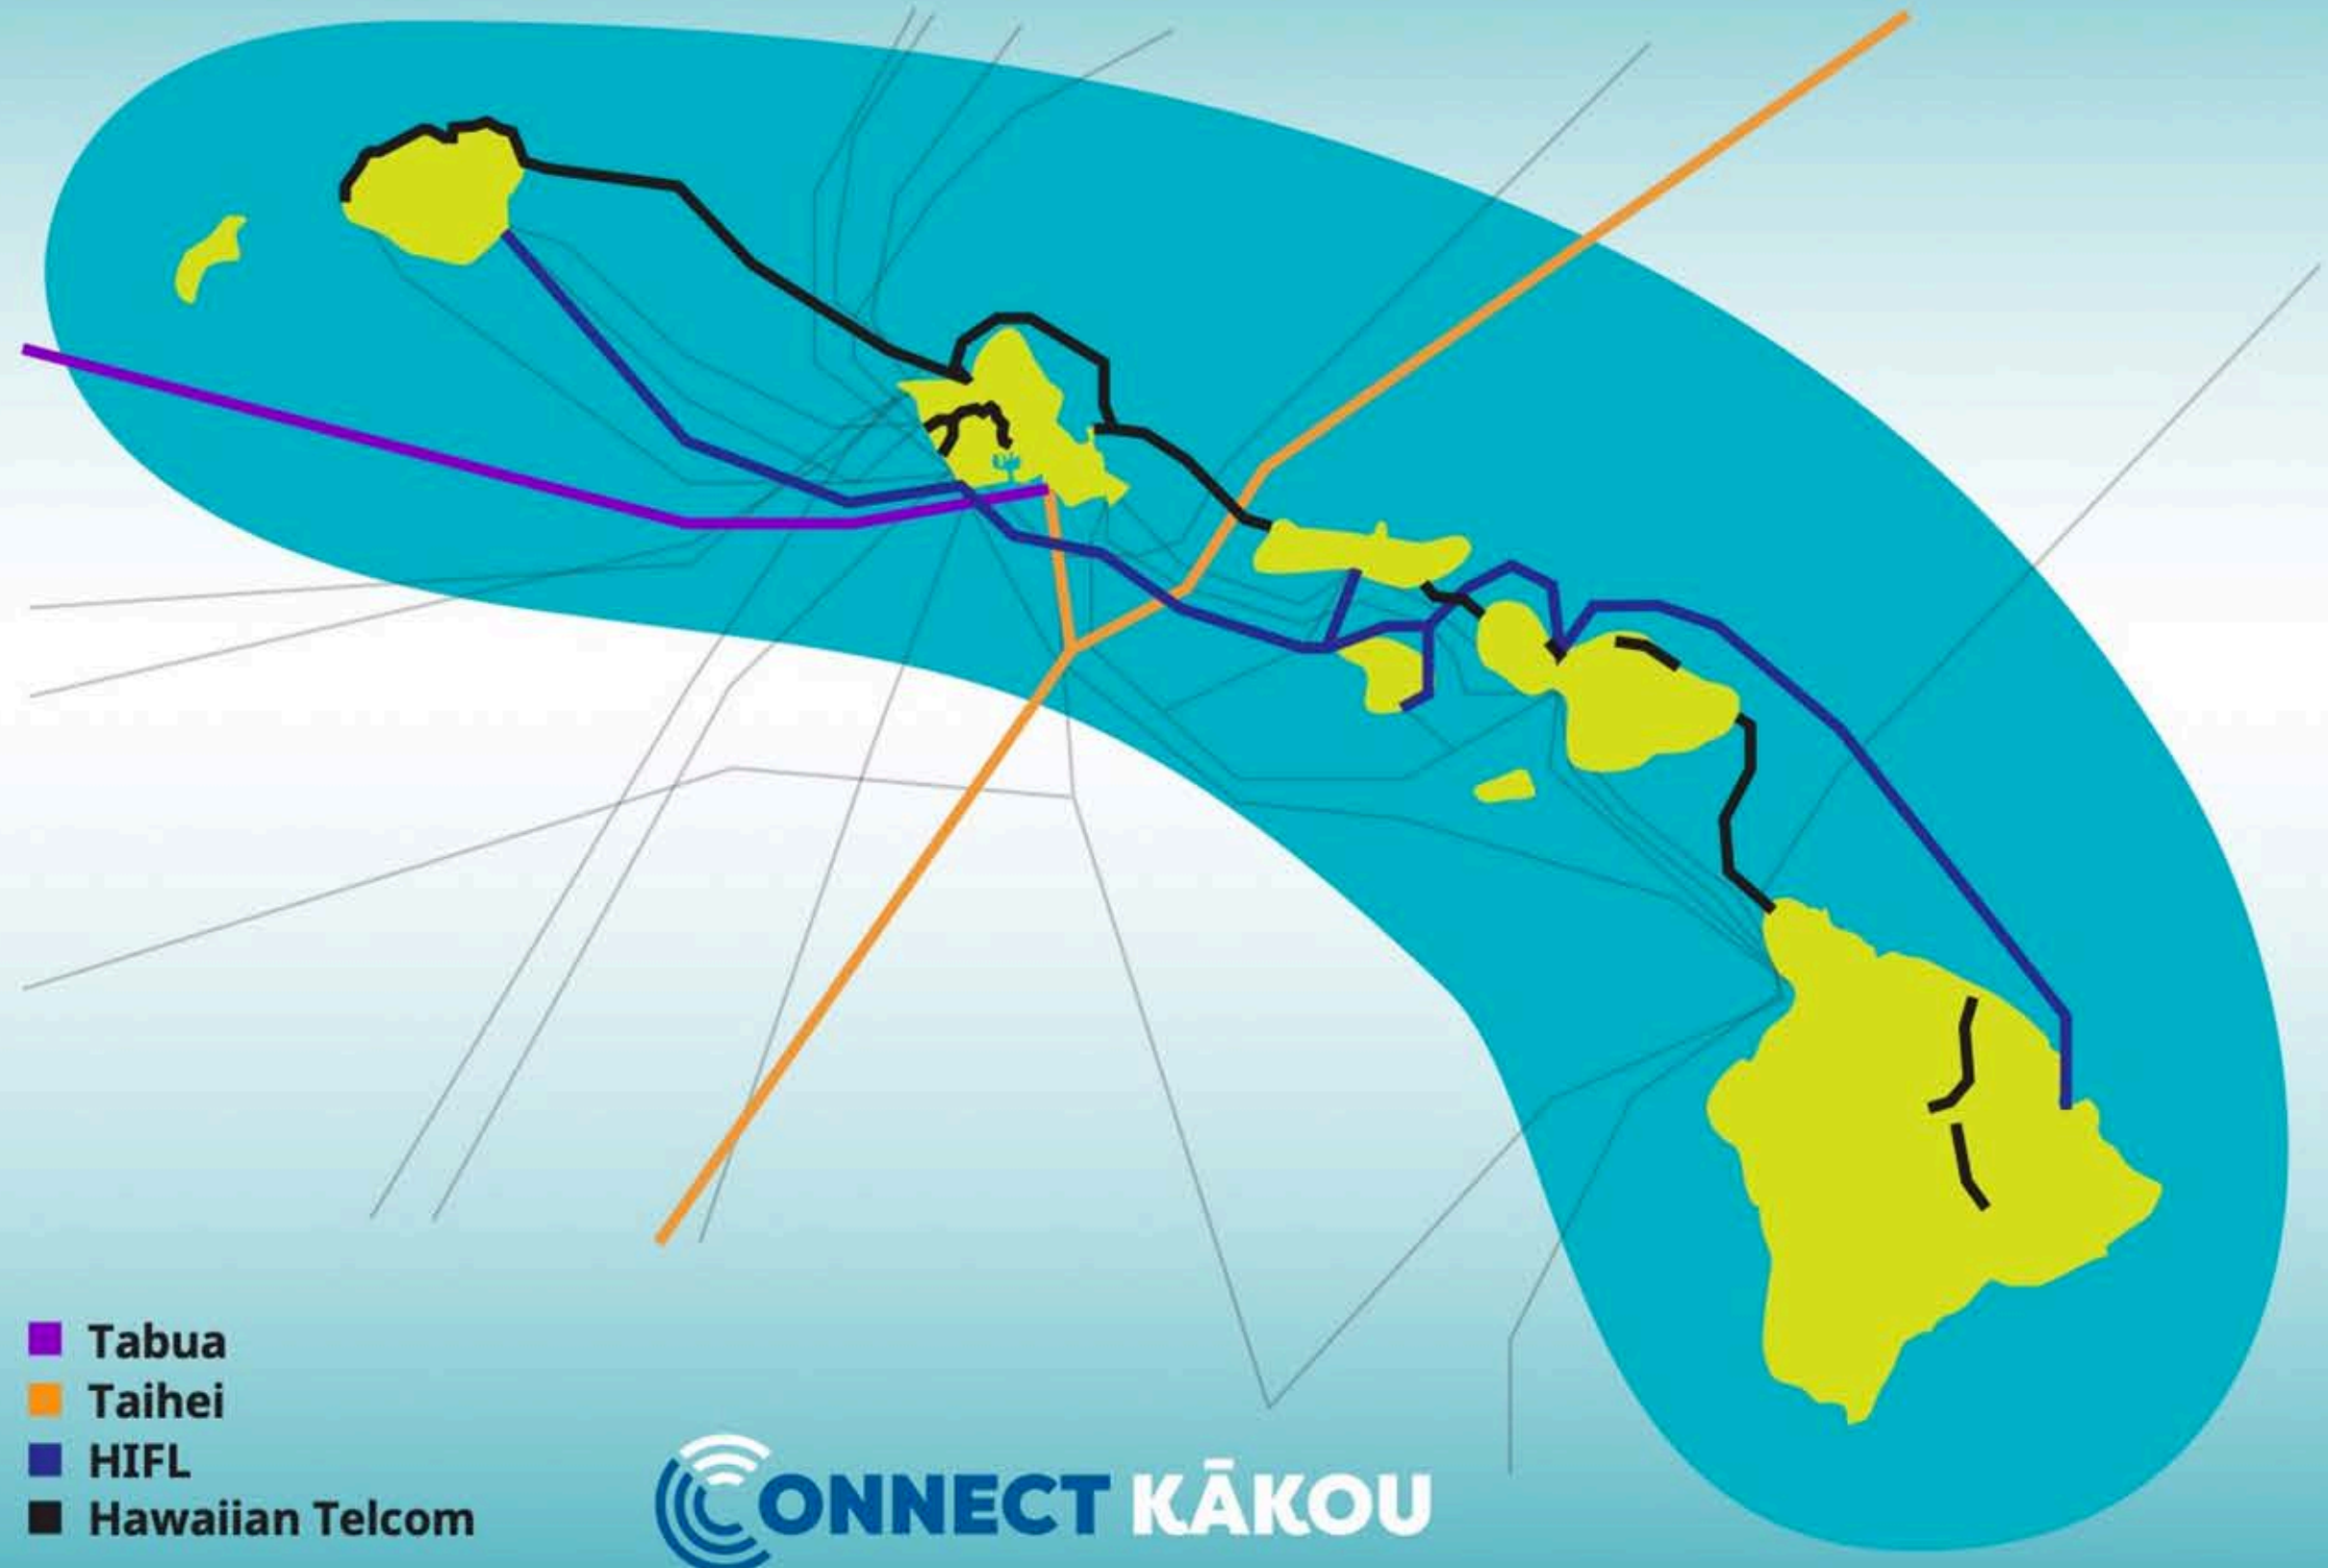

Expanding Hawai'i's Internet Infrastructure

Google Tabua & Taihei Transpacific Cables

Est. Completion: TBD

$1 billion private investment

Hawaiian Islands Fiber Link Middle Mile Project

Est. Completion: 2026

$101.7 million federal funding,
$40 million private investment

Hawaiian Telcom Middle Mile Project

Est. Completion: 2028

$37 million federal funding,
$50 million private investment