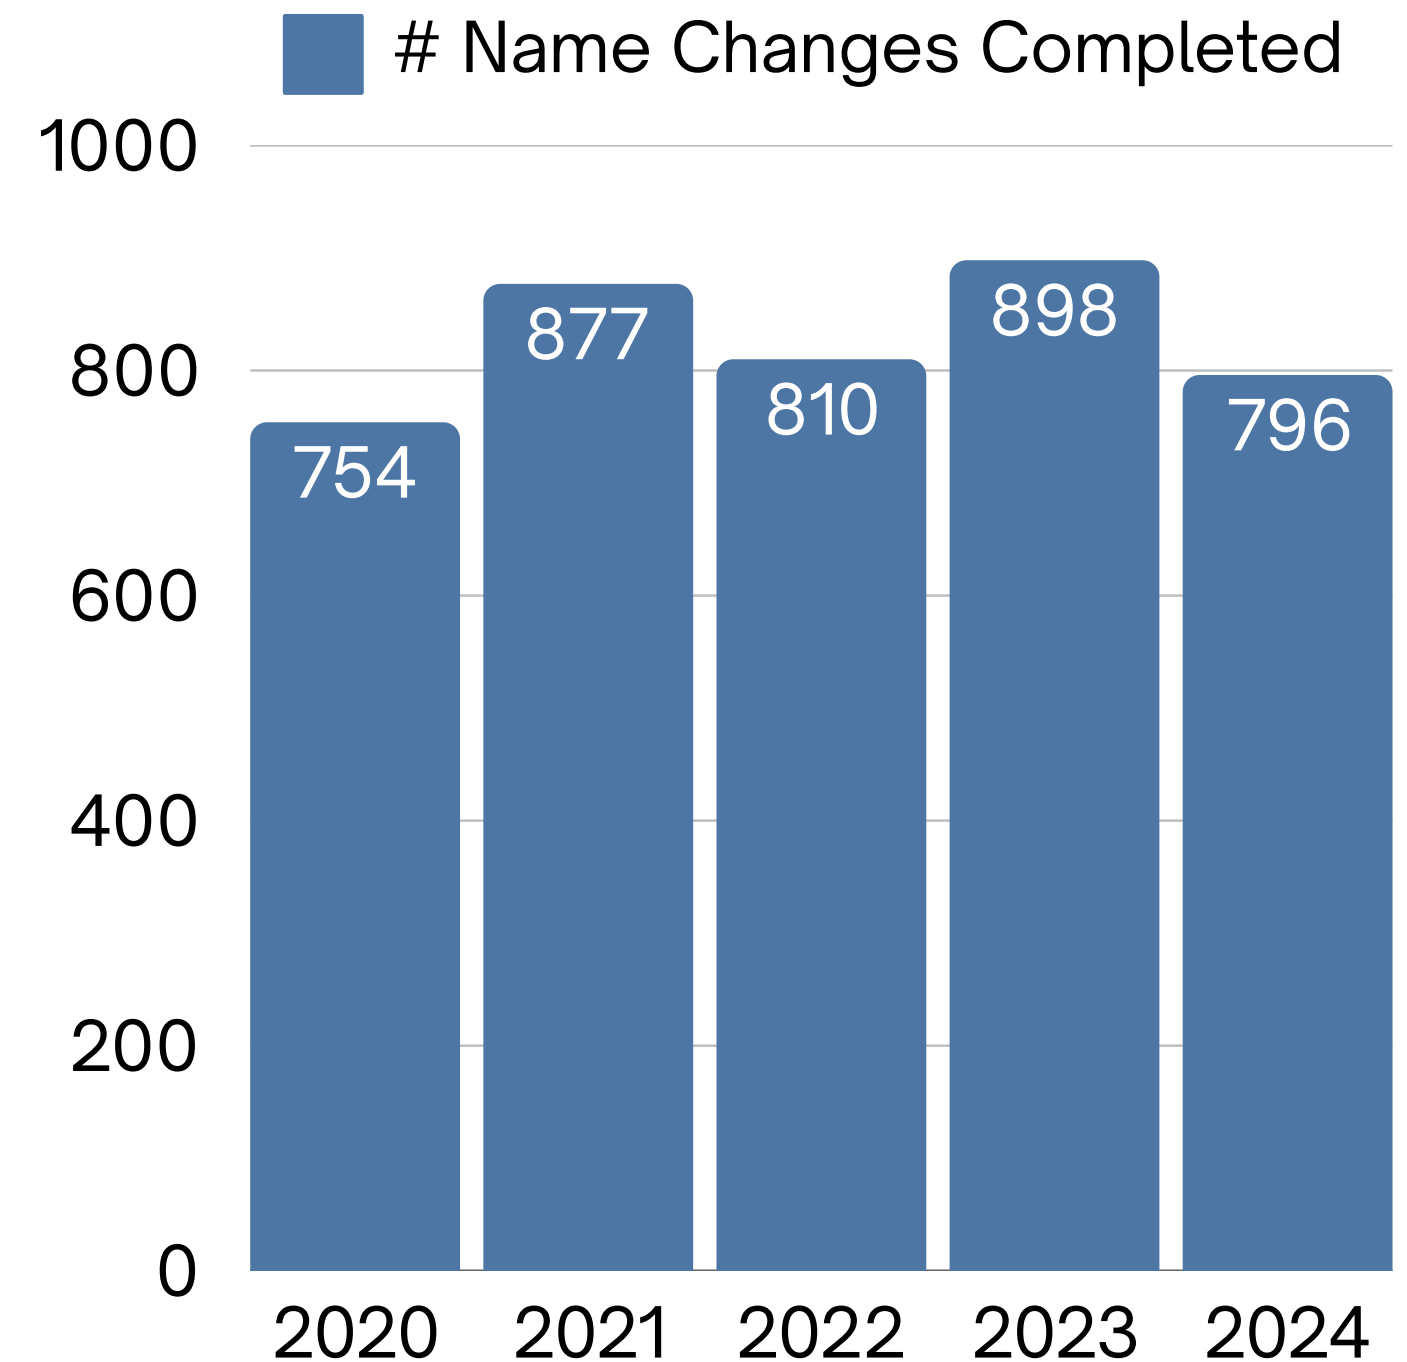

Office of the Lt. Governor

KE KE'ENA O KA HOPE KIA'ĀINA

Budget in Brief 2025

Government Transformation

Name Changes
Apostilles & Certifications

Name Changes

- 2024: “Application for Name Change of Minor by Parents” moved online *(95% of applications are now online)*
- Anticipate a rise in applications in May 2025 due to REAL ID changes