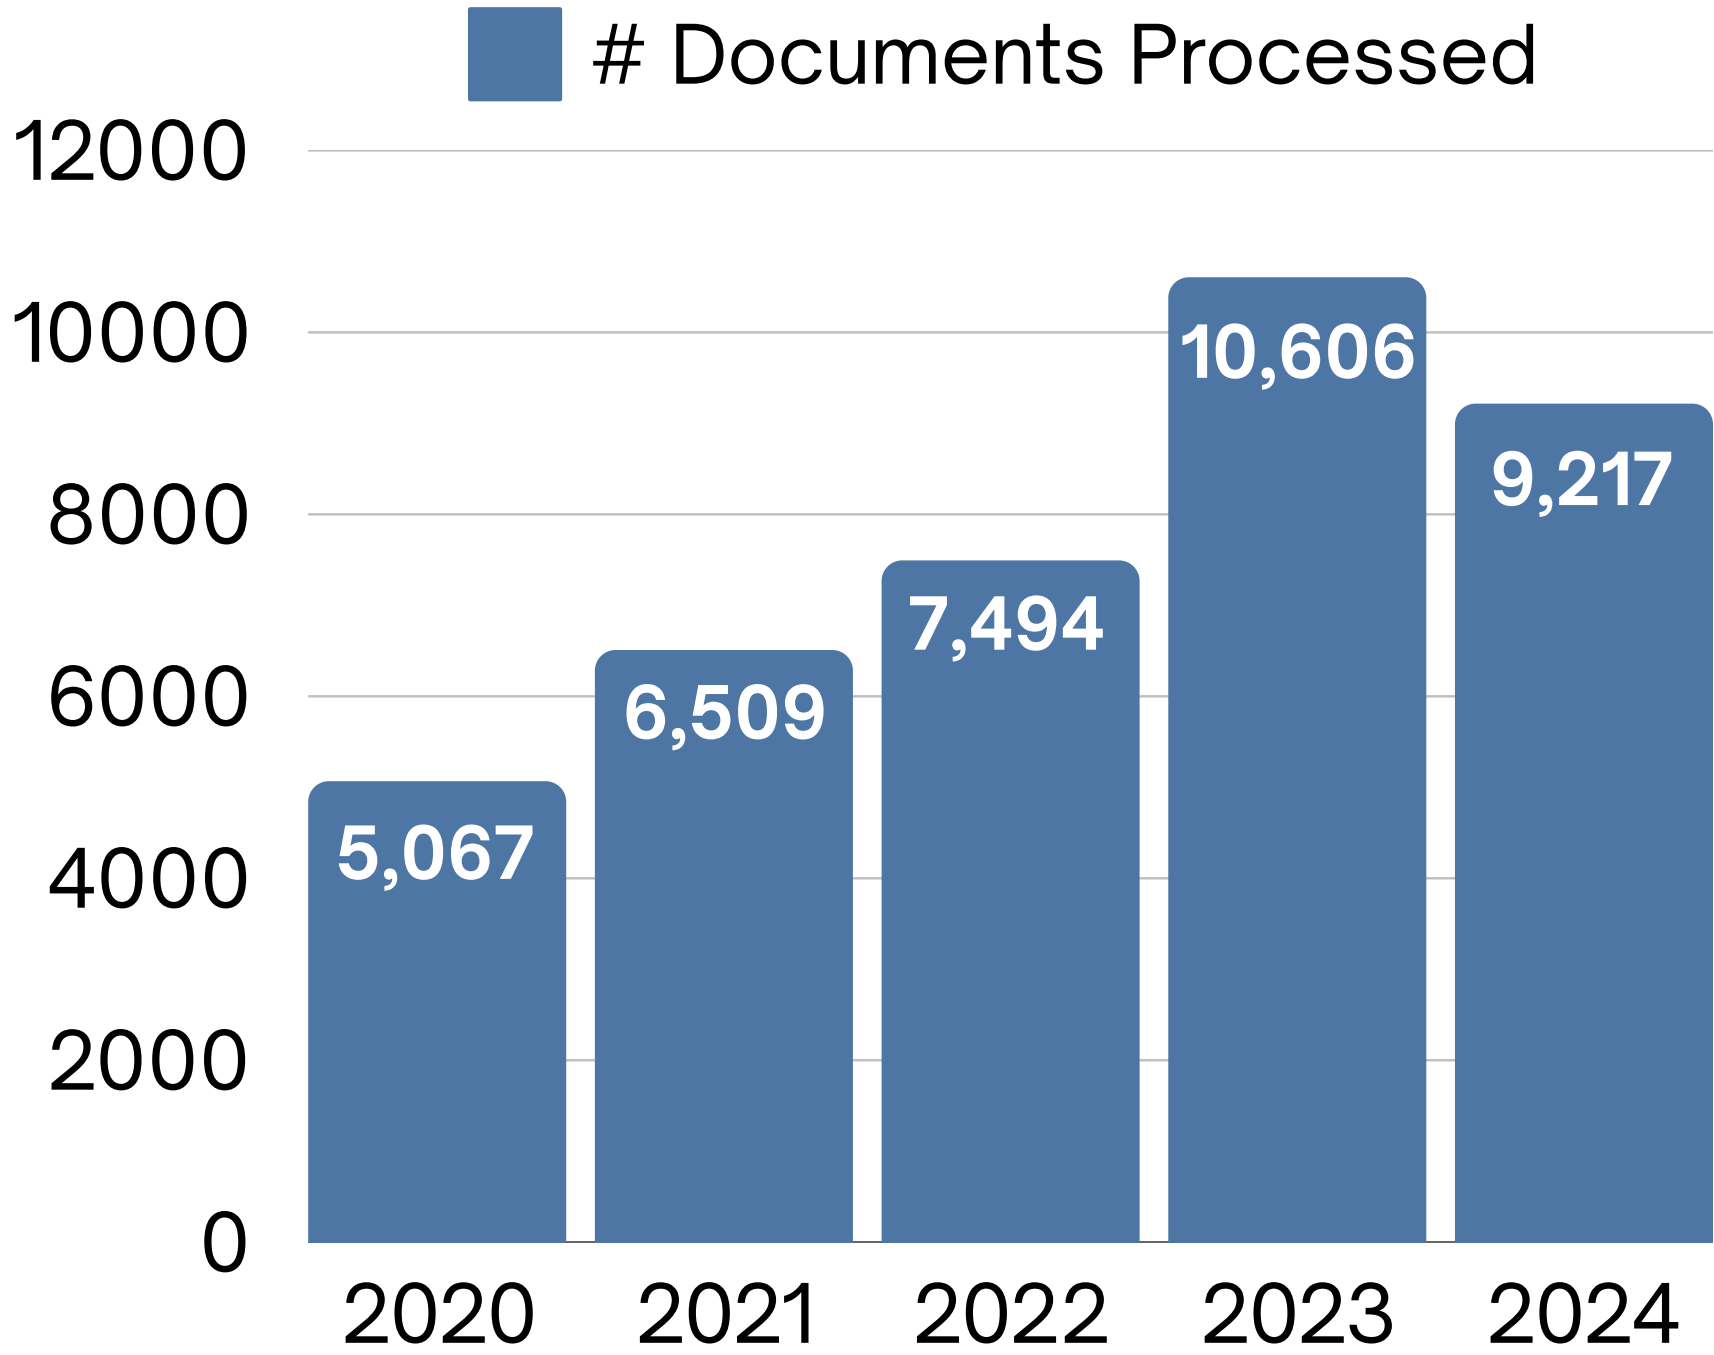

Apostilles & Certifications

- Act 133 (2024) formally enacts Apostilles and Certifications in statute
- The new special fund will support modernization efforts including online application & payment